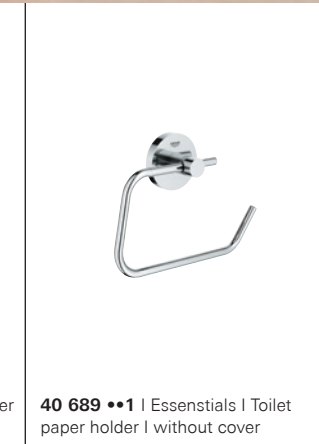

40 365 ••1 | Essentials I Towel ring

40 371 ••1 | Essentials I Towel bar two arms | pivotable | 439 mm

40 802 ••1 | Essentials I Double towel rail 654 mm (drilling length 600 mm)

40 366 ••1 | Essentials I Towel rail | 654 mm (drilling length 600 mm)

40 421 ••1 | Essentials I Grip bar

41 077 ••0 | Selection I Shaving mirror

37 601 ••0 | Nova Cosmopolitan S | Flush plate

37 624 ••0 | Arena Cosmopolitan S | Flush plate

37 535 ••0 | Skate Cosmopolitan S | Flush plate

38 732 ••0 | Skate Cosmopolitan I | Flush plate

40 374 ••1 | Essentials I Toilet brush set

40 367 ••1 | Essentials I Toilet paper holder

40 689 ••1 | Essentials I Toilet paper holder | without cover

40 385 ••1 | Essentials I Reserve toilet paper holder