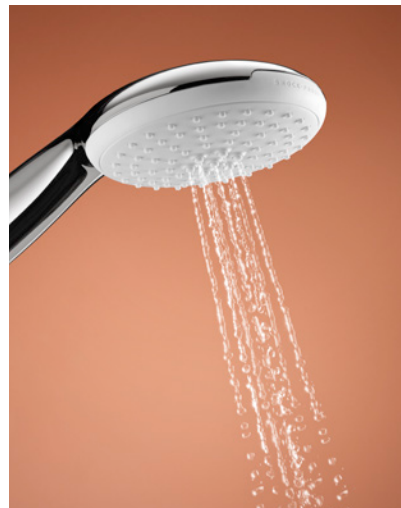

Jet
for **CLEANING.**