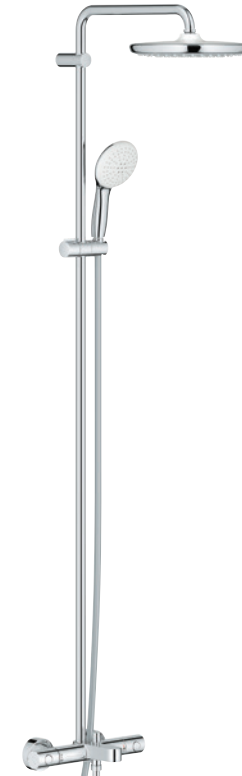

27 598 30E | Tempesta New I Shower rail set 2 sprays I water saving

26 980 001 | Tempesta Cosmopolitan System 250 | Flex shower system with diverter for wall mounting

34 820 005 | Grotherm 1000 I Thermostatic shower mixer with shower set 600 mm

34 565 002 | Grotherm 800 I Thermostatic shower mixer with shower set 600 mm

34 566 002 | Grotherm 800 I Thermostatic shower mixer with shower set 900 mm

26 811 001 | Tempesta System 210 Shower system with thermostat for wall mounting

26 689 001 | Tempesta Cosmopolitan System 250 Cube Shower system with thermostat for wall mounting

26 670 001 | Tempesta Cosmopolitan System 250 I Shower system with thermostat for wall mounting

26 672 001 | Tempesta Cosmopolitan System 250 I Shower system with bath thermostat for wall mounting

26 673 001 | Tempesta Cosmopolitan System 250 I Shower system with single lever mixer for wall mounting

Available from November 2023

**GROHE EUROSMART COSMOPOLITAN
& EURO CERAMIC
COMPLETE BATHROOM**

1

2

3

4