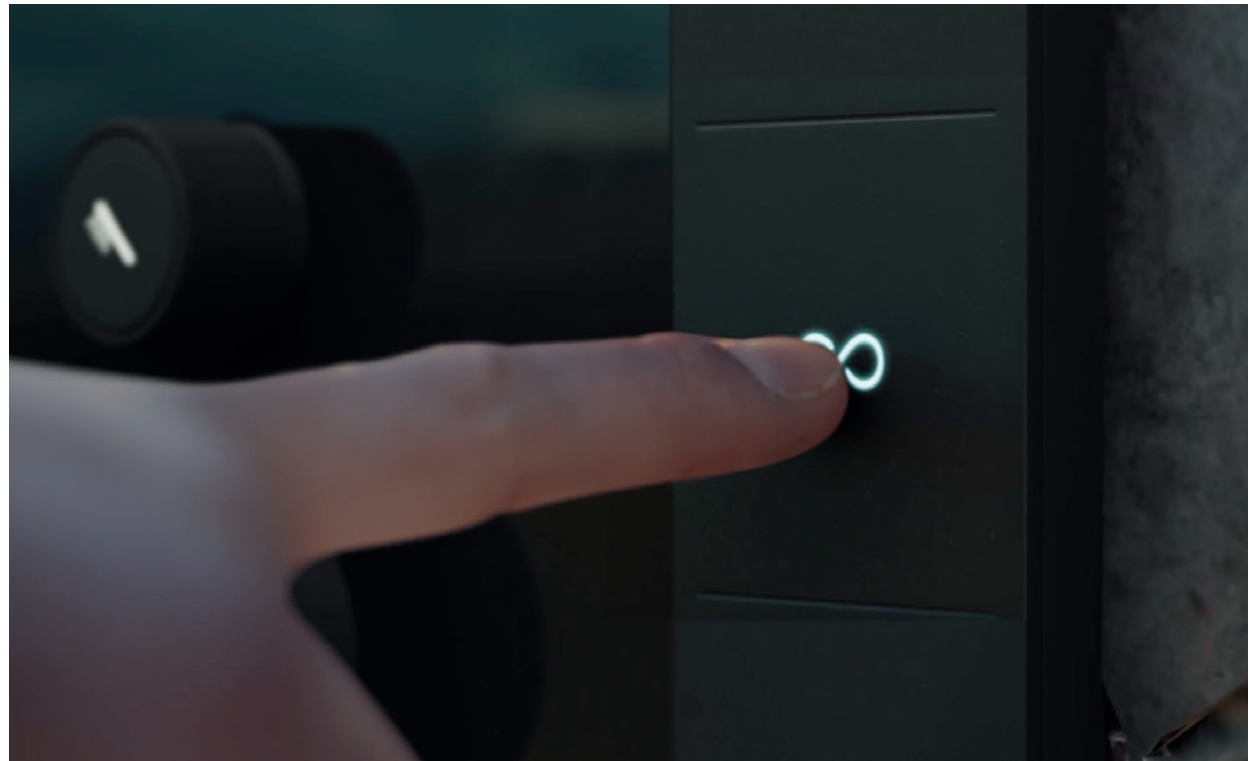

GROHE EVERSTREAM

HOW IT WORKS

GROHE Everstream demonstrates how the home can actively and positively shape our personal impact on the planet and its resources. It divides the shower process into three parts allowing users to enjoy the experience, safe in the knowledge they are minimizing waste.

Users can choose to take a traditional fresh water shower. But, unlike a traditional home shower that delivers fresh water constantly, the new recirculating-water mode allows a longer shower while consuming as little fresh water as possible. This uses less energy than a conventional shower and conserves water that would otherwise go down the drain.

1. **1** As with a regular shower, users begin showering with fresh water.
2. **2** Once they are finished washing with shampoo and soap, activating the recirculating mode collects water in the drain, which is pumped into a separated closed circuit, maintaining the desired temperature and hygienically treating the water.
3. **3** After use, the shower unit is cleaned ready for the next user.