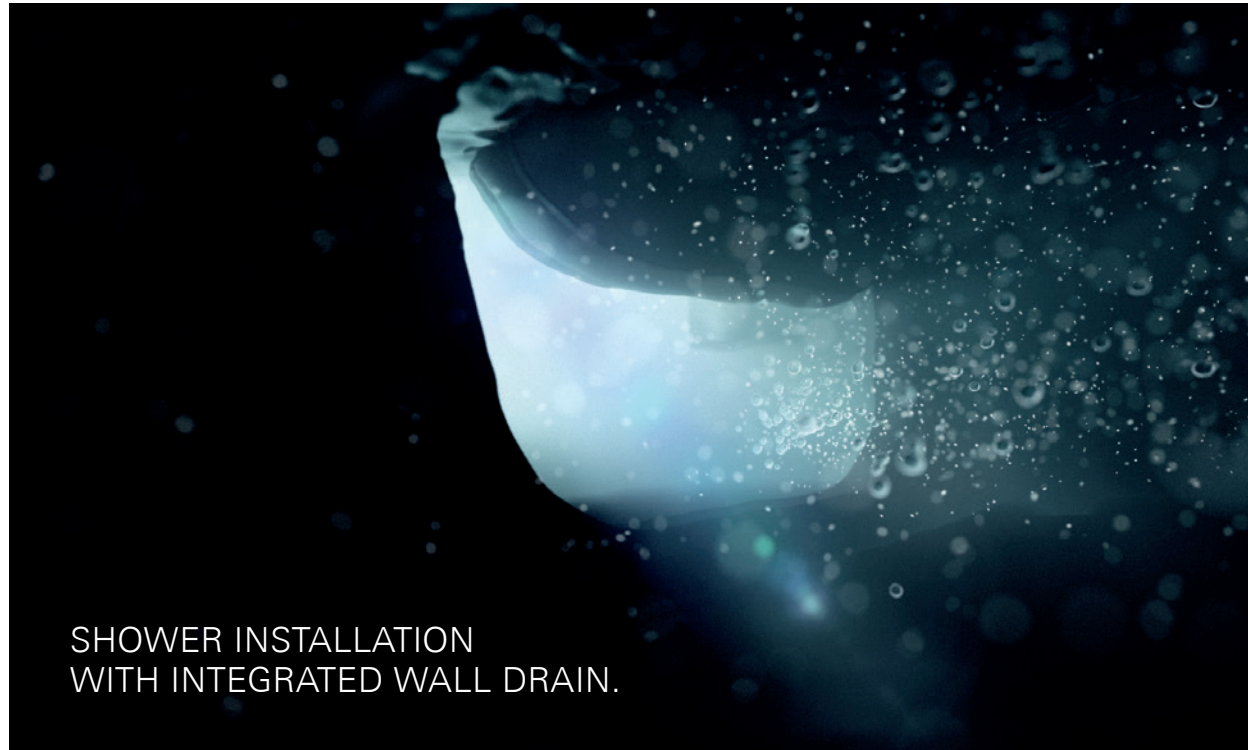

GROHE EVERSTREAM

4 KEY FACTS ABOUT THE TECHNOLOGY BEHIND