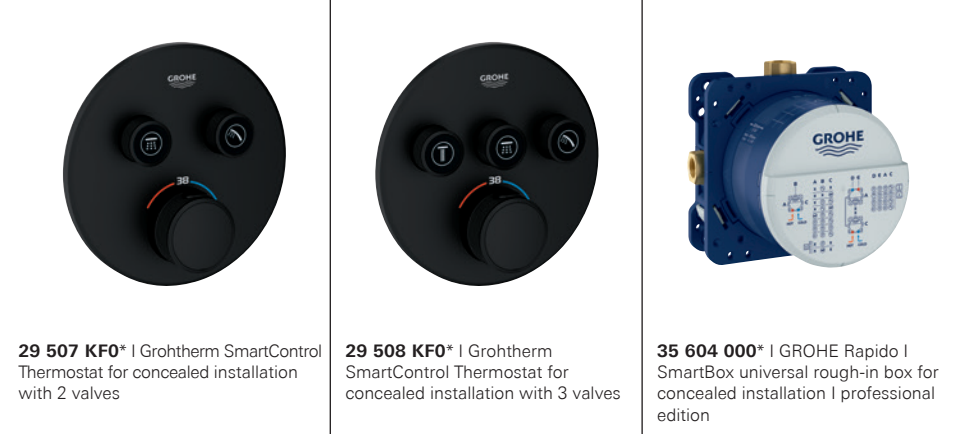

22 119 KF0* | Rainshower SmartActive 310 | Shower system with thermostat for wall mounting

22 120 KF0* | Euphoria SmartControl System 310 Duo | Shower system with thermostat for wall mounting

29 507 KF0* | Grotherm SmartControl Thermostat for concealed installation with 2 valves