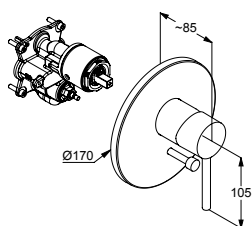

Single lever bath and shower mixer DN 15

- solid lever
- wall fastening
- aerator M 24 x 1
- flow rate 22 l/min at 3 bar
- ceramic cartridge with hot water limitation
- autom. diverter shower/bathtub
- protected against back flow
- shower outlet G 1/2
- s-connections G 1/2 x G 3/4

Concealed single lever bath and shower mixer

- concealed valve with functional unit
- solid lever
- autom. diverter shower/bathtub
- ceramic cartridge with hot water limitation
- flow rate 31 l/min at 3 bar

- concealed valve with functional unit
- solid lever
- autom. diverter shower/bathtub
- ceramic cartridge with hot water limitation
- flow rate 23 l/min at 3 bar
- protected against back flow
- according to DIN EN 1717

Bath filler DN 20

- wall fastening
- projection 160 mm
- s-pointer aerator M 24 x 1
- with push-on rosette

Required accessories:
· KLUDI FLEXX.BOXX concealed unit DN 20

Required accessories:
· KLUDI FLEXX.BOXX concealed unit DN 20

05 chrome
39 matt black

05 chrome
39 matt black

05 chrome
39 matt black

05 chrome
39 matt black

Item no. 386910576
Item no. 386913976

Item no. 386500576
Item no. 386503976
Item no. 88011

Item no. 386570576
Item no. 386573976
Item no. 88011

Item no. 3850505
Item no. 3850539