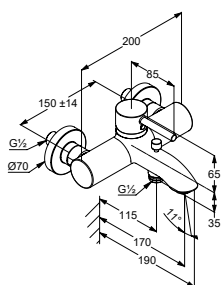

Single lever bath and shower mixer DN 15

- solid lever
- wall fastening
- aerator M 24 x 1
- flow rate 22 l/min at 3 bar
- ceramic cartridge with hot water limitation
- autom. diverter shower/bathtub
- protected against back flow
- shower outlet G 1/2
- s-connections G 1/2 x G 3/4

Concealed single lever bath and shower mixer

- concealed valve with functional unit
- solid lever
- autom. diverter shower/bathtub
- ceramic cartridge with hot water limitation
- flow rate 31 l/min at 3 bar

- concealed valve with functional unit
- solid lever
- autom. diverter shower/bathtub
- ceramic cartridge with hot water limitation
- flow rate 23 l/min at 3 bar
- protected against back flow
- according to DIN EN 1717

Bath filler DN 20

- wall fastening
- projection 160 mm
- s-pointer aerator M 24 x 1
- with push-on rosette

Required accessories:
· KLUDI FLEXX.BOXX concealed unit DN 20

Required accessories:
· KLUDI FLEXX.BOXX concealed unit DN 20

05 chrome
39 matt black

05 chrome
39 matt black

05 chrome
39 matt black

05 chrome
39 matt black

Item no. 386910576
Item no. 386913976

Item no. 386500576
Item no. 386503976
Item no. 88011

Item no. 386570576
Item no. 386573976
Item no. 88011

Item no. 3850505
Item no. 3850539