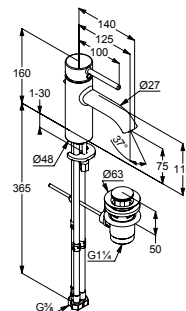

- solid lever
- single hole mounted
- flow rate 5 l/min at 3 bar
- cache s-pointer-aerator M 18,5 x 1
- ceramic cartridge with hot water limitation
- flexible hoses G 3/8
- rapid installation set
- without pop-up waste
- spout height lower edge = 75 mm

- solid lever
- single hole mounted
- flow rate 5 l/min at 3 bar
- cache s-pointer-aerator M 18,5 x 1
- ceramic cartridge with hot water limitation
- flexible hoses G 3/8
- rapid installation set
- metal pop-up waste G 1 1/4
- for use with displacement heaters
- spout height lower edge = 75 mm

Single lever basin mixer
75 DN 15

- solid lever
- single hole mounted
- flow rate 5 l/min at 3 bar
- cache s-pointer-aerator M 18,5 x 1
- ceramic cartridge with hot water limitation
- centre position cold water
- flexible hoses G 3/8
- rapid installation set
- metal pop-up waste G 1 1/4
- spout height lower edge = 75 mm