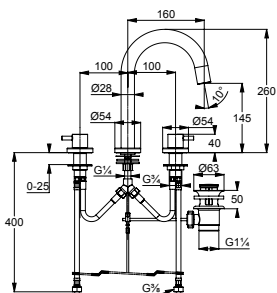

Single lever basin mixer
DN 15

- solid lever
- single hole mounted
- flow rate 7 l/min at 3 bar
- PCA cache-aerator M 16,5 x 1
- ceramic cartridge with hot water limitation
- swivelling spout
- flexible hoses G 3/8
- rapid installation set
- pop-up waste G 1 1/4
- noise level I
- spout height lower edge = 235 mm

Basin mixer
DN 15

- solid lever
- three hole assembling
- pop-up waste G 1 1/4
- flow rate 12 l/min at 3 bar
- cache-aerator M 21,5 x 1
- fixed spout
- ceramic headpart 90°
- flexible hoses G 3/8
- rapid installation set
- noise level I

Basin mixer
DN 15

- cross handles
- three hole assembling
- pop-up waste G 1 1/4
- flow rate 12 l/min at 3 bar
- cache-aerator M 21,5 x 1
- fixed spout
- ceramic headpart 90°
- flexible hoses G 3/8
- rapid installation set
- noise level I

Single lever washbowl mixer
DN 15

- solid lever
- single hole mounted
- flow rate 5 l/min at 3 bar
- cache s-pointer-aerator M 18,5 x 1
- ceramic cartridge with hot water limitation
- flexible hoses G 3/8
- rapid installation set
- spout height lower edge = 240 mm

05 chrome

05 chrome

05 chrome

05 chrome
39 matt black

Item no. 382940576

Item no. 383930576

Item no. 383930520

Item no. 382860576
Item no. 382863976