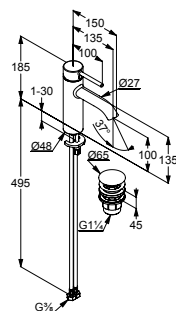

05 chrome

Item no. 382630576

Single lever basin mixer
100 DN 15

- solid lever
- single hole mounted
- flow rate 5 l/min at 3 bar
- cache s-pointer-aerator M 18,5 x 1
- ceramic cartridge with hot water limitation
- flexible hoses G 3/8
- rapid installation set
- metal pop-up waste G 1 1/4
- spout height lower edge = 100 mm

05 chrome

Item no. 382800576

Single lever basin mixer
100 DN 15

- solid lever
- single hole mounted
- flow rate 5 l/min at 3 bar
- cache s-pointer-aerator M 18,5 x 1
- ceramic cartridge with hot water limitation
- flexible hoses G 3/8
- rapid installation set
- PUSH-OPEN waste G 1 1/4
- spout height lower edge = 100 mm

05 chrome
39 matt black

Item no. 382880576
Item no. 382883976

Single lever basin mixer
100 DN 15

- solid lever
- single hole mounted
- flow rate 5 l/min at 3 bar
- cache s-pointer-aerator M 18,5 x 1
- ceramic cartridge with hot water limitation
- flexible hoses G 3/8
- rapid installation set
- without pop-up waste
- spout height lower edge = 100 mm