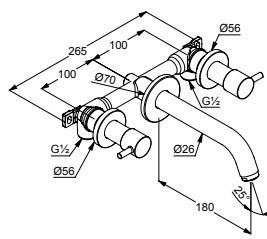

- for concealed installation
- solid lever
- flow rate 6 l/min at 3 bar
- PCA s-pointer aerator M 24 x 1
- ceramic headpart 90°
- pre-installation set and trim set
- projection wall spout 180 mm

05 chrome

Item no. 381450576

Wall mounted basin mixer DN 15