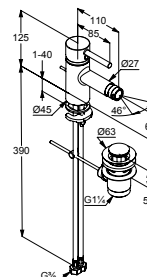

- solid lever
- single hole mounted
- flow rate 6 l/min at 3 bar
- ball joint-aerator M 24 x 1
- ceramic cartridge with hot water limitation
- metal pop-up waste G 1 1/4
- flexible hoses G 3/8
- rapid installation set

---

05 chrome
39 matt black

Item no. 385330576

Item no. 385333976