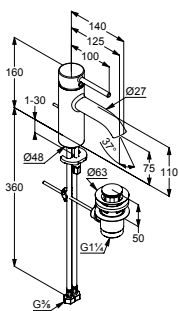

- solid lever
- single hole mounted
- flow rate 5 l/min at 3 bar
- cache s-pointer-aerator M 18,5 x 1
- ceramic cartridge with hot water limitation
- centre position cold water
- flexible hoses G 3/8
- rapid installation set
- metal pop-up waste G 1 1/4
- spout height lower edge = 75 mm

05 chrome

Item no. 382630576

Single lever basin mixer
100 DN 15