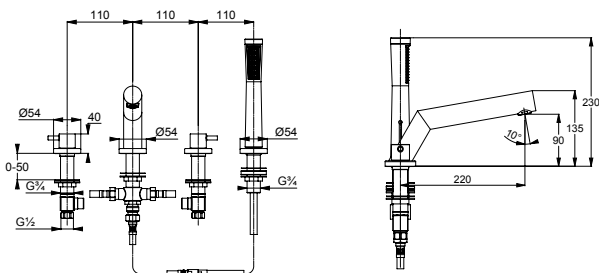

Required accessories:

- mounting plate
- pre-installation set for four hole mixer
- KLUDI ROTEXA
  bath rim assembly kit

O5 chrome

Item no. 384240576
Item no. 7614846-00
Item no. 7878205-00

Bath and shower mixer
DN 15