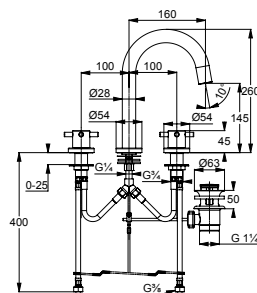

Single lever basin mixer
DN 15

- solid lever
- single hole mounted
- flow rate 7 l/min at 3 bar
- PCA cache-aerator M 16,5 x 1
- ceramic cartridge with hot water limitation
- swivelling spout
- flexible hoses G 3/8
- rapid installation set
- pop-up waste G 1 1/4
- noise level I
- spout height lower edge = 235 mm

Basin mixer
DN 15

- solid lever
- three hole assembling
- pop-up waste G 1 1/4
- flow rate 12 l/min at 3 bar
- cache-aerator M 21,5 x 1
- fixed spout
- ceramic headpart 90°
- flexible hoses G 3/8
- rapid installation set
- noise level I

Basin mixer
DN 15

- cross handles
- three hole assembling
- pop-up waste G 1 1/4
- flow rate 12 l/min at 3 bar
- cache-aerator M 21,5 x 1
- fixed spout
- ceramic headpart 90°
- flexible hoses G 3/8
- rapid installation set
- noise level I

Single lever washbowl mixer
DN 15

- solid lever
- single hole mounted
- flow rate 5 l/min at 3 bar
- cache s-pointer-aerator M 18,5 x 1
- ceramic cartridge with hot water limitation
- flexible hoses G 3/8
- rapid installation set
- spout height lower edge = 240 mm

05 chrome

05 chrome

05 chrome

05 chrome
39 matt black

Item no. 382940576

Item no. 383930576

Item no. 383930520

Item no. 382860576
Item no. 382863976