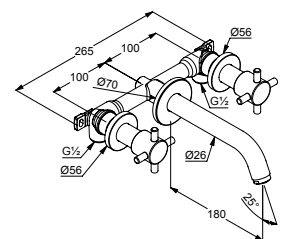

- for concealed installation
- cross handles
- flow rate 6 l/min at 3 bar
- PCA s-pointer aerator M 24 x 1
- ceramic headpart 90°
- pre-installation set and trim set
- projection wall spout 180 mm

05 chrome

Item no. 381450520