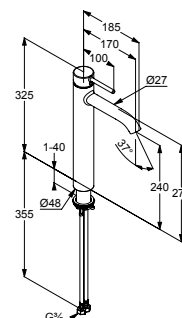

Single lever basin mixer
DN 15

- solid lever
- single hole mounted
- flow rate 7 l/min at 3 bar
- PCA cache-aerator M 16,5 x 1
- ceramic cartridge with hot water limitation
- swivelling spout
- flexible hoses G 3/8
- rapid installation set
- pop-up waste G 1 1/4
- noise level I
- spout height lower edge = 235 mm

Basin mixer
DN 15

- solid lever
- three hole assembling
- pop-up waste G 1 1/4
- flow rate 12 l/min at 3 bar
- cache-aerator M 21,5 x 1
- fixed spout
- ceramic headpart 90°
- flexible hoses G 3/8
- rapid installation set
- noise level I

Basin mixer
DN 15

- cross handles
- three hole assembling
- pop-up waste G 1 1/4
- flow rate 12 l/min at 3 bar
- cache-aerator M 21,5 x 1
- fixed spout
- ceramic headpart 90°
- flexible hoses G 3/8
- rapid installation set
- noise level I

Single lever washbowl mixer
DN 15

- solid lever
- single hole mounted
- flow rate 5 l/min at 3 bar
- cache s-pointer-aerator M 18,5 x 1
- ceramic cartridge with hot water limitation
- flexible hoses G 3/8
- rapid installation set
- spout height lower edge = 240 mm

05 chrome

05 chrome

05 chrome

05 chrome
39 matt black

Item no. 382940576

Item no. 383930576

Item no. 383930520

Item no. 382860576
Item no. 382863976