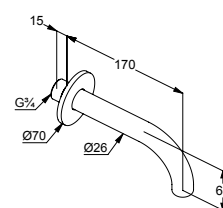

Single lever bath and shower mixer DN 15

- solid lever
- wall fastening
- aerator M 24 x 1
- flow rate 22 l/min at 3 bar
- ceramic cartridge with hot water limitation
- autom. diverter shower/bathtub
- protected against back flow
- shower outlet G 1/2
- s-connections G 1/2 x G 3/4

Concealed single lever bath and shower mixer

- concealed valve with functional unit
- solid lever
- autom. diverter shower/bathtub
- ceramic cartridge with hot water limitation
- flow rate 31 l/min at 3 bar

- concealed valve with functional unit
- solid lever
- autom. diverter shower/bathtub
- ceramic cartridge with hot water limitation
- flow rate 23 l/min at 3 bar
- protected against back flow
- according to DIN EN 1717

Bath filler DN 20

- wall fastening
- projection 160 mm
- s-pointer aerator M 24 x 1
- with push-on rosette

Required accessories:
· KLUDI FLEXX.BOXX concealed unit DN 20

Required accessories:
· KLUDI FLEXX.BOXX concealed unit DN 20

05 chrome
39 matt black

05 chrome
39 matt black

05 chrome
39 matt black

05 chrome
39 matt black

Item no. 386910576
Item no. 386913976

Item no. 386500576
Item no. 386503976
Item no. 88011

Item no. 386570576
Item no. 386573976
Item no. 88011

Item no. 3850505
Item no. 3850539