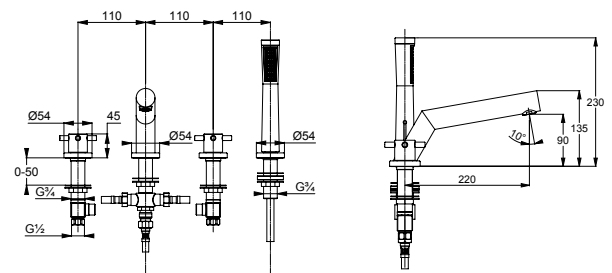

Required accessories:

- mounting plate
- pre-installation set for four hole mixer
- KLUDI ROTEXA
  bath rim assembly kit

O5 chrome

Item no. 384240520
Item no. 7614846-00
Item no. 7878205-00