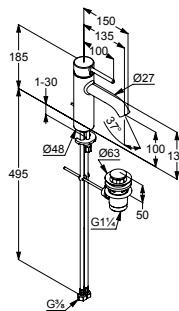

Single lever basin mixer
75 DN 15

- solid lever
- single hole mounted
- flow rate 5 l/min at 3 bar
- cache s-pointer-aerator M 18,5 x 1
- ceramic cartridge with hot water limitation
- centre position cold water
- flexible hoses G 3/8
- rapid installation set
- metal pop-up waste G 1 1/4
- spout height lower edge = 75 mm

05 chrome

Item no. 382630576

Single lever basin mixer
100 DN 15

- solid lever
- single hole mounted
- flow rate 5 l/min at 3 bar
- cache s-pointer-aerator M 18,5 x 1
- ceramic cartridge with hot water limitation
- flexible hoses G 3/8
- rapid installation set
- metal pop-up waste G 1 1/4
- spout height lower edge = 100 mm

05 chrome

Item no. 382800576

Single lever basin mixer
100 DN 15

- solid lever
- single hole mounted
- flow rate 5 l/min at 3 bar
- cache s-pointer-aerator M 18,5 x 1
- ceramic cartridge with hot water limitation
- flexible hoses G 3/8
- rapid installation set
- PUSH-OPEN waste G 1 1/4
- spout height lower edge = 100 mm