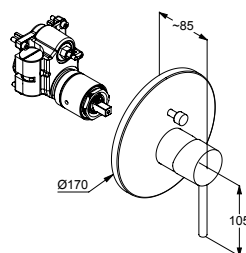

Single lever bath and shower mixer DN 15

- solid lever
- wall fastening
- aerator M 24 x 1
- flow rate 22 l/min at 3 bar
- ceramic cartridge with hot water limitation
- autom. diverter shower/bathtub
- protected against back flow
- shower outlet G 1/2
- s-connections G 1/2 x G 3/4

Concealed single lever bath and shower mixer

- concealed valve with functional unit
- solid lever
- autom. diverter shower/bathtub
- ceramic cartridge with hot water limitation
- flow rate 31 l/min at 3 bar

- concealed valve with functional unit
- solid lever
- autom. diverter shower/bathtub
- ceramic cartridge with hot water limitation
- flow rate 23 l/min at 3 bar
- protected against back flow
- according to DIN EN 1717

Bath filler DN 20

- wall fastening
- projection 160 mm
- s-pointer aerator M 24 x 1
- with push-on rosette

Required accessories:
· KLUDI FLEXX.BOXX concealed unit DN 20

Required accessories:
· KLUDI FLEXX.BOXX concealed unit DN 20

05 chrome
39 matt black

05 chrome
39 matt black

05 chrome
39 matt black

05 chrome
39 matt black

Item no. 386910576
Item no. 386913976

Item no. 386500576
Item no. 386503976
Item no. 88011

Item no. 386570576
Item no. 386573976
Item no. 88011

Item no. 3850505
Item no. 3850539