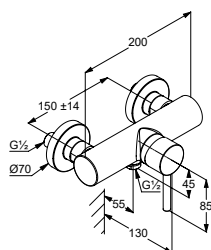

Single lever shower mixer DN 15

- solid lever
- wall fastening
- flow rate 28 l/min at 3 bar
- ceramic cartridge with hot water limitation
- protected against back flow
- shower outlet G 1/2
- s-connections G 1/2 x G 3/4

Thermostatic shower mixer DN 15

- wall fastening
- flow class B
- temperature control handle with hot water safety
- device 38° C
- with shut-off valve
- s-connections
- protected against back flow
- dirt catcher sieves
- shower outlet G 1/2
- P-IX 8049/IB

Concealed single lever shower mixer

- concealed valve with functional unit
- solid lever
- ceramic cartridge with hot water limitation
- flow rate 25 l/min at 3 bar

36

Required accessories:
· KLUDI FLEXX.BOX
concealed unit DN 20

05 chrome
39 matt black

05 chrome

05 chrome
39 matt black

Item no. 388310576
Item no. 388313976

Item no. 352030538

Item no. 386550576
Item no. 386553976
Item no. 88011