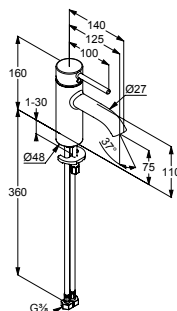

- solid lever
- single hole mounted
- flow rate 5 l/min at 3 bar
- cache s-pointer-aerator M 18,5 x 1
- ceramic cartridge with hot water limitation
- flexible hoses G 3/8
- rapid installation set
- PUSH-OPEN waste G 1 1/4
- spout height lower edge = 75 mm

- solid lever
- single hole mounted
- flow rate 5 l/min at 3 bar
- cache s-pointer-aerator M 18,5 x 1
- ceramic cartridge with hot water limitation
- flexible hoses G 3/8
- rapid installation set
- without pop-up waste
- spout height lower edge = 75 mm

- solid lever
- single hole mounted
- flow rate 5 l/min at 3 bar
- cache s-pointer-aerator M 18,5 x 1
- ceramic cartridge with hot water limitation
- flexible hoses G 3/8
- rapid installation set
- metal pop-up waste G 1 1/4
- for use with displacement heaters
- spout height lower edge = 75 mm

Single lever basin mixer
75 DN 15

- solid lever
- single hole mounted
- flow rate 5 l/min at 3 bar
- cache s-pointer-aerator M 18,5 x 1
- ceramic cartridge with hot water limitation
- centre position cold water
- flexible hoses G 3/8
- rapid installation set
- metal pop-up waste G 1 1/4
- spout height lower edge = 75 mm