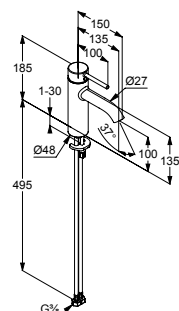

- solid lever
- single hole mounted
- flow rate 5 l/min at 3 bar
- cache s-pointer-aerator M 18,5 x 1
- ceramic cartridge with hot water limitation
- flexible hoses G 3/8
- rapid installation set
- without pop-up waste
- spout height lower edge = 100 mm

05 chrome
39 matt black

Item no. 382820576
Item no. 382823976