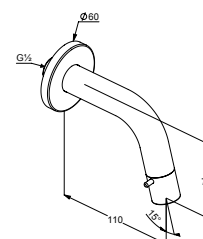

05 chrome
 39 matt black

Item no. 382440576
 Item no. 382443976
 Item no. 38243

Wall mounted pillar valve DN 15

- wall fastening
- actuation by stick
- special headpart with spindle outlet
- aerator M 21,5 x 1
- flow rate 4,3 l/min at 3 bar
- with push-on rosette
- connection G 1/2
- projection 185 mm

05 chrome

Item no. 380180530

Wall mounted pillar valve DN 15

- wall fastening
- actuation by stick
- special headpart with spindle outlet
- aerator M 21,5 x 1
- flow rate 4,3 l/min at 3 bar
- with push-on rosette
- connection G 1/2
- projection 110 mm

05 chrome

Item no. 380170530

Pillar tap with head
part control unit DN 15

- single hole mounted
- actuation by stick
- special headpart with spindle outlet
- aerator M 21,5 x 1
- flow rate 4,3 l/min at 3 bar
- shank fastening G 1/2