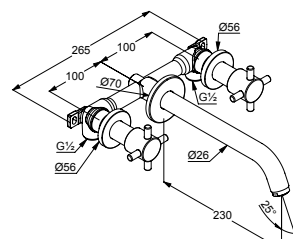

- for concealed installation
- cross handles
- flow rate 6 l/min at 3 bar
- PCA s-pointer aerator M 24 x 1
- ceramic headpart 90°
- pre-installation set and trim set
- projection wall spout 230 mm

05 chrome

Item no. 381460520

Wall mounted basin mixer DN 15