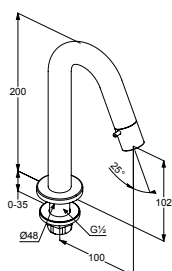

- single hole mounted
- actuation by stick
- special headpart with spindle outlet
- aerator M 21,5 x 1
- flow rate 4,3 l/min at 3 bar
- shank fastening G 1/2

---

05 chrome

Item no. 380160530

BASIN