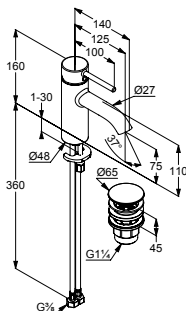

- solid lever
- single hole mounted
- flow rate 5 l/min at 3 bar
- cache s-pointer-aerator M 18,5 x 1
- ceramic cartridge with hot water limitation
- flexible hoses G 3/8
- rapid installation set
- without pop-up waste
- spout height lower edge = 75 mm

- solid lever
- single hole mounted
- flow rate 5 l/min at 3 bar
- cache s-pointer-aerator M 18,5 x 1
- ceramic cartridge with hot water limitation
- flexible hoses G 3/8
- rapid installation set
- metal pop-up waste G 1 1/4
- for use with displacement heaters
- spout height lower edge = 75 mm

Single lever basin mixer
75 DN 15

- solid lever
- single hole mounted
- flow rate 5 l/min at 3 bar
- cache s-pointer-aerator M 18,5 x 1
- ceramic cartridge with hot water limitation
- centre position cold water
- flexible hoses G 3/8
- rapid installation set
- metal pop-up waste G 1 1/4
- spout height lower edge = 75 mm