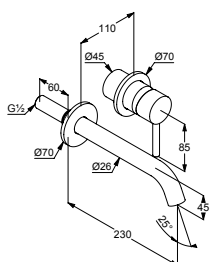

- trim set
- solid lever
- flow rate 5 l/min at 3 bar
- cache s-pointer-aerator M 24 x 1
- rosette diameter 70 mm
- projection wall spout 230 mm

Required accessories:
· installation set DN 15 for concealed two-hole wall-mounted basin mixer

05 chrome
39 matt black

Item no. 382450576
Item no. 382453976
Item no. 38243

Concealed two-hole wall-mounted basin mixer