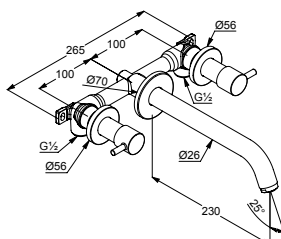

- for concealed installation
- solid lever
- flow rate 6 l/min at 3 bar
- PCA s-pointer aerator M 24 x 1
- ceramic headpart 90°
- pre-installation set and trim set
- projection wall spout 230 mm

05 chrome

Item no. 381460576

Wall mounted basin mixer DN 15