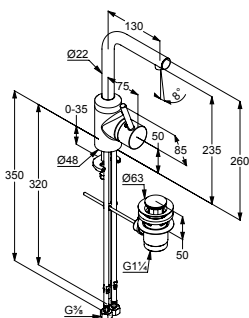

Single lever basin mixer
DN 15

- solid lever
- single hole mounted
- flow rate 7 l/min at 3 bar
- PCA cache-aerator M 16,5 x 1
- ceramic cartridge with hot water limitation
- swivelling spout
- flexible hoses G 3/8
- rapid installation set
- pop-up waste G 1 1/4
- noise level I
- spout height lower edge = 235 mm

Basin mixer
DN 15

- solid lever
- three hole assembling
- pop-up waste G 1 1/4
- flow rate 12 l/min at 3 bar
- cache-aerator M 21,5 x 1
- fixed spout
- ceramic headpart 90°
- flexible hoses G 3/8
- rapid installation set
- noise level I

Basin mixer
DN 15

- cross handles
- three hole assembling
- pop-up waste G 1 1/4
- flow rate 12 l/min at 3 bar
- cache-aerator M 21,5 x 1
- fixed spout
- ceramic headpart 90°
- flexible hoses G 3/8
- rapid installation set
- noise level I

Single lever washbowl mixer
DN 15

- solid lever
- single hole mounted
- flow rate 5 l/min at 3 bar
- cache s-pointer-aerator M 18,5 x 1
- ceramic cartridge with hot water limitation
- flexible hoses G 3/8
- rapid installation set
- spout height lower edge = 240 mm

05 chrome

05 chrome

05 chrome

05 chrome
39 matt black

Item no. 382940576

Item no. 383930576

Item no. 383930520

Item no. 382860576
Item no. 382863976