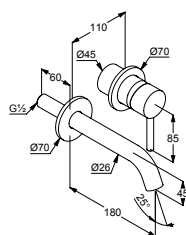

- trim set
- solid lever
- flow rate 5 l/min at 3 bar
- cache s-pointer-aerator M 24 x 1
- rosette diameter 70 mm
- projection wall spout 180 mm

Required accessories:
· installation set DN 15 for concealed two-hole wall-mounted basin mixer

05 chrome
39 matt black

Item no. 382440576
Item no. 382443976
Item no. 38243

Wall mounted pillar valve DN 15