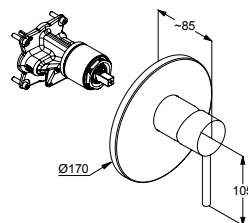

Single lever shower mixer DN 15

- solid lever
- wall fastening
- flow rate 28 l/min at 3 bar
- ceramic cartridge with hot water limitation
- protected against back flow
- shower outlet G 1/2
- s-connections G 1/2 x G 3/4

Thermostatic shower mixer DN 15

- wall fastening
- flow class B
- temperature control handle with hot water safety
- device 38° C
- with shut-off valve
- s-connections
- protected against back flow
- dirt catcher sieves
- shower outlet G 1/2
- P-IX 8049/IB

Concealed single lever shower mixer

- concealed valve with functional unit
- solid lever
- ceramic cartridge with hot water limitation
- flow rate 25 l/min at 3 bar

36

Required accessories:
· KLUDI FLEXX.BOX
concealed unit DN 20

05 chrome
39 matt black

05 chrome

05 chrome
39 matt black

Item no. 388310576
Item no. 388313976

Item no. 352030538

Item no. 386550576
Item no. 386553976
Item no. 88011