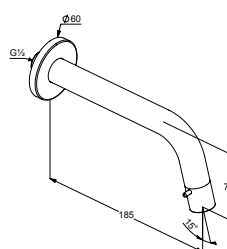

- trim set
- solid lever
- flow rate 5 l/min at 3 bar
- cache s-pointer-aerator M 24 x 1
- rosette diameter 70 mm
- projection wall spout 180 mm

Required accessories:
 · installation set DN 15 for concealed two-hole wall-mounted basin mixer

05 chrome
 39 matt black

Item no. 382440576
 Item no. 382443976
 Item no. 38243

Wall mounted pillar valve DN 15

- wall fastening
- actuation by stick
- special headpart with spindle outlet
- aerator M 21,5 x 1
- flow rate 4,3 l/min at 3 bar
- with push-on rosette
- connection G 1/2
- projection 185 mm

05 chrome

Item no. 380180530

Wall mounted pillar valve DN 15

- wall fastening
- actuation by stick
- special headpart with spindle outlet
- aerator M 21,5 x 1
- flow rate 4,3 l/min at 3 bar
- with push-on rosette
- connection G 1/2
- projection 110 mm

05 chrome

Item no. 380170530

Pillar tap with head
part control unit DN 15

- single hole mounted
- actuation by stick
- special headpart with spindle outlet
- aerator M 21,5 x 1
- flow rate 4,3 l/min at 3 bar
- shank fastening G 1/2