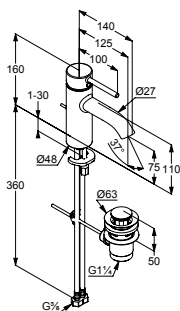

- solid lever
- single hole mounted
- flow rate 5 l/min at 3 bar
- cache s-pointer-aerator M 18,5 x 1
- ceramic cartridge with hot water limitation
- flexible hoses G 3/8
- rapid installation set
- without pop-up waste
- spout height lower edge = 75 mm

- solid lever
- single hole mounted
- flow rate 5 l/min at 3 bar
- cache s-pointer-aerator M 18,5 x 1
- ceramic cartridge with hot water limitation
- flexible hoses G 3/8
- rapid installation set
- metal pop-up waste G 1 1/4
- for use with displacement heaters
- spout height lower edge = 75 mm

Single lever basin mixer
75 DN 15

- solid lever
- single hole mounted
- flow rate 5 l/min at 3 bar
- cache s-pointer-aerator M 18,5 x 1
- ceramic cartridge with hot water limitation
- centre position cold water
- flexible hoses G 3/8
- rapid installation set
- metal pop-up waste G 1 1/4
- spout height lower edge = 75 mm