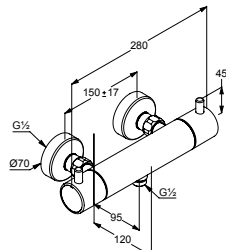

Single lever shower mixer DN 15

- solid lever
- wall fastening
- flow rate 28 l/min at 3 bar
- ceramic cartridge with hot water limitation
- protected against back flow
- shower outlet G 1/2
- s-connections G 1/2 x G 3/4

Thermostatic shower mixer DN 15

- wall fastening
- flow class B
- temperature control handle with hot water safety
- device 38° C
- with shut-off valve
- s-connections
- protected against back flow
- dirt catcher sieves
- shower outlet G 1/2
- P-IX 8049/IB

Concealed single lever shower mixer

- concealed valve with functional unit
- solid lever
- ceramic cartridge with hot water limitation
- flow rate 25 l/min at 3 bar

36

Required accessories:
· KLUDI FLEXX.BOX
concealed unit DN 20

05 chrome
39 matt black

05 chrome

05 chrome
39 matt black

Item no. 388310576
Item no. 388313976

Item no. 352030538

Item no. 386550576
Item no. 386553976
Item no. 88011