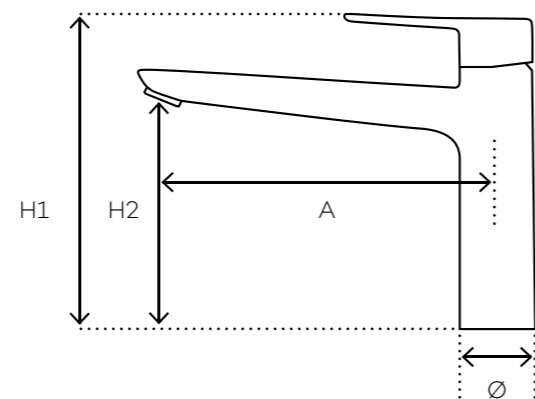

LEGEND Versions

	Pull-out spout	Fitting with pull-out spout
	Pull-out hand spray	Fitting with pull-out hand spray and normal/spray jet switching
	Multi-connection	Fitting with washing machine or dishwasher connection. Convenient water supply shut-off valve on the mixer
	Bayonet fitting	Fittings within the swivel range of a window can simply be laid flat to open the window
	Sensor	Fitting with contact-free operation. For even better hygiene at the sink
	Low pressure	Fitting suited for cisterns under the washbasin
	EcoPlus	Cold water in central position
	Eco	Reduces water consumption by at least 40%
	S-pointer	Adjustable water flow angle, fits different washbasin shapes
	Battery	Battery-operated electronic fitting
	Power supply unit	Electronic fitting for connection to 230 V AC

LEGEND Technical details

H1	Fitting height
H2	Spout height lower edge
A	Spout projection
Ø	Fitting body diameter

Kludi GmbH & Co. KG
P.O. Box 25 60 · 58685 Menden
Am Vogelsang 31-33 · 58706 Menden
Germany

T +49 2373 904-193
F +49 2373 904-540
E international-sales@kludi.com

© 2021 Kludi GmbH & Co. KG, Menden (Germany)

All rights reserved. Subject to technical changes. Reproduction, copying and translations shall only be permitted with our express written approval. Printed in Germany