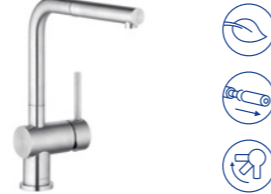

Single lever kitchen sink mixer DN 15

45851F877 Edelstahl
· swivel (180°), pull-out spout
H1 300, H2 270, A 220, Ø52