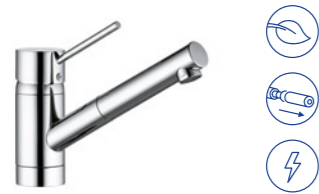

L-LINE

L STEEL

Single lever kitchen sink mixer DN 15

339320575 chrome
· swivel (110°), pull-out spout
· for use with displacement heaters
H1 175, H2 120, A 195-700, Ø52