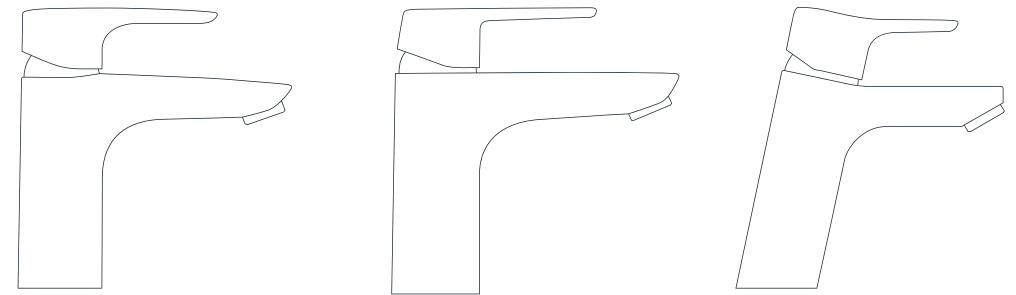

LOUVA

LOUVA

ZENTA SL

AMEO

Pure Function combines three fitting styles to help you plan individual spaces optimally. All three combine trend-focused design and first-class brand quality with excellent value for money.

PURE&EASY

PURE&SOLID

Shower Dreams – Hand showers and shower systems are small technical masterpieces with the intention of making shower dreams come true. An experience that refreshes all senses and at the same time allows a moment of “release”.