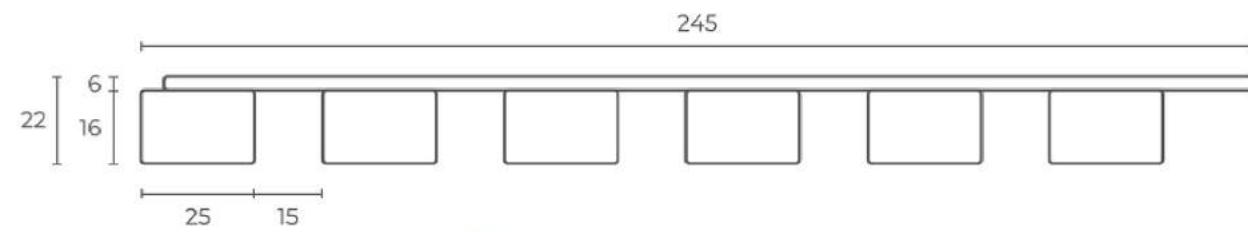

TERRACOTE

TERRACOTE felt panel

2650 x 245 x 22 mm