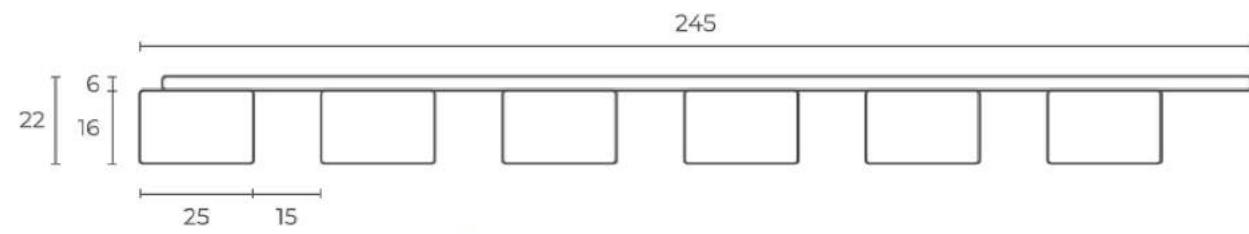

ESOTICA

ESOTICA felt panel

2650 x 245 x 22 mm