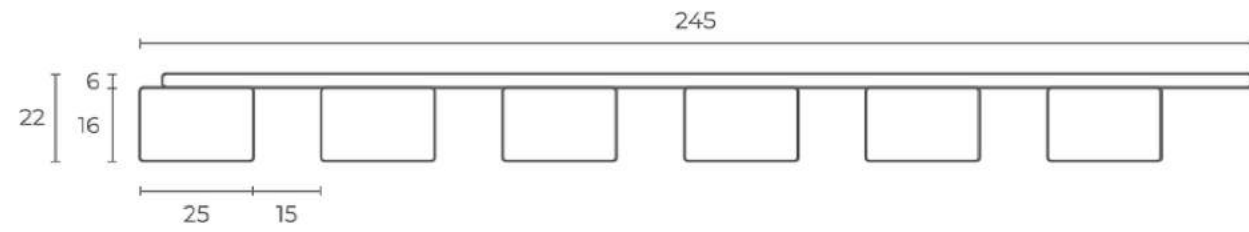

HAKIRA BEIGE