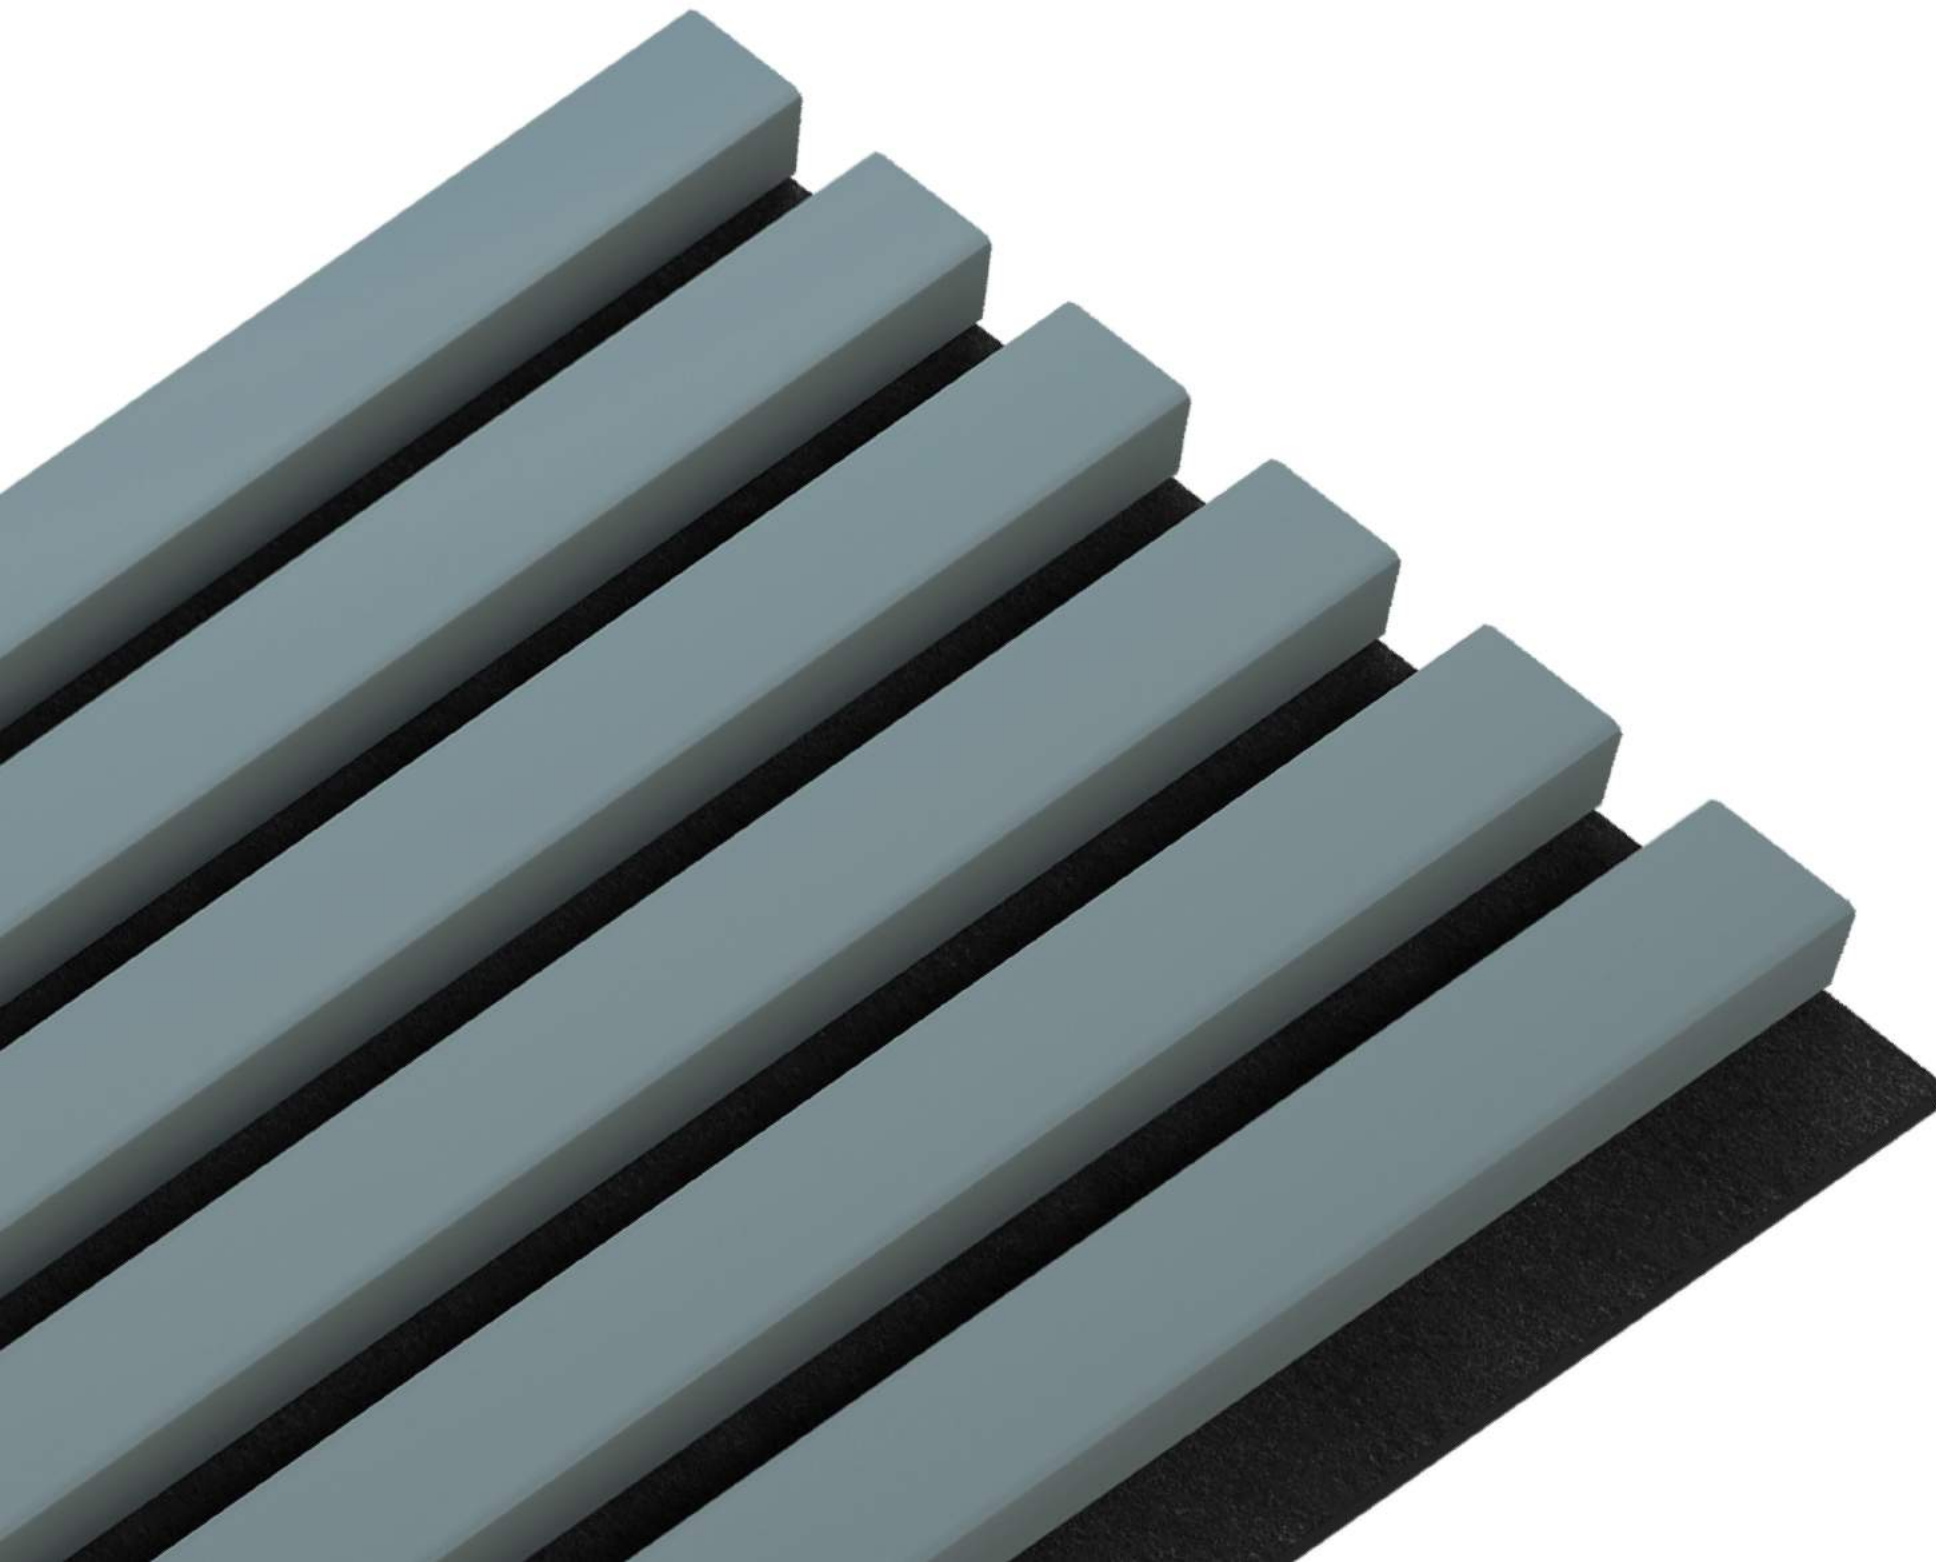

SMOKE BLUE felt panel

2650 x 245 x 22 mm