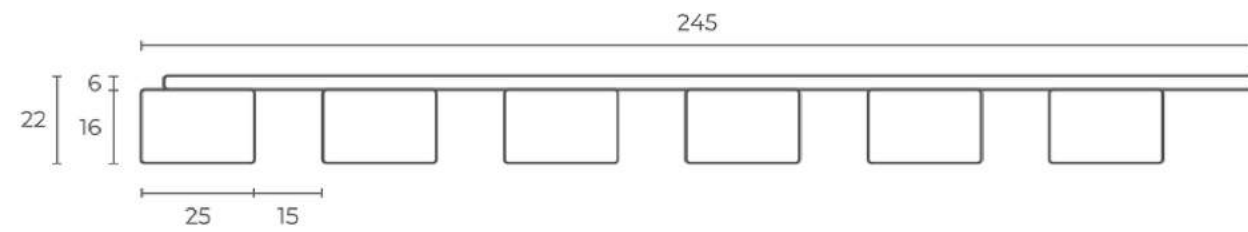

GLACIER GREY