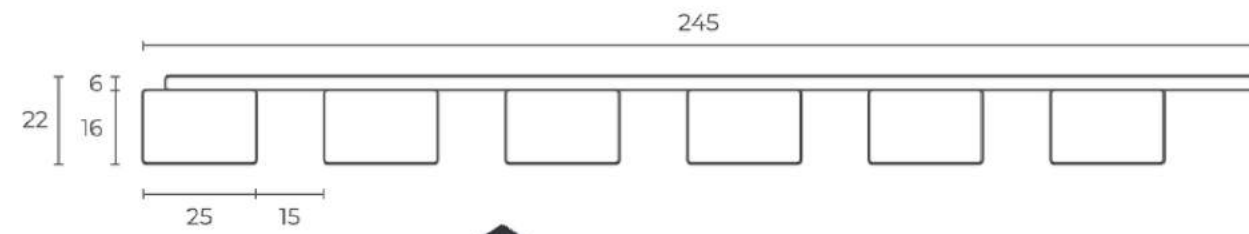

NAVY BLUE

NAVY BLUE felt panel

2650 x 2450 x 22 mm