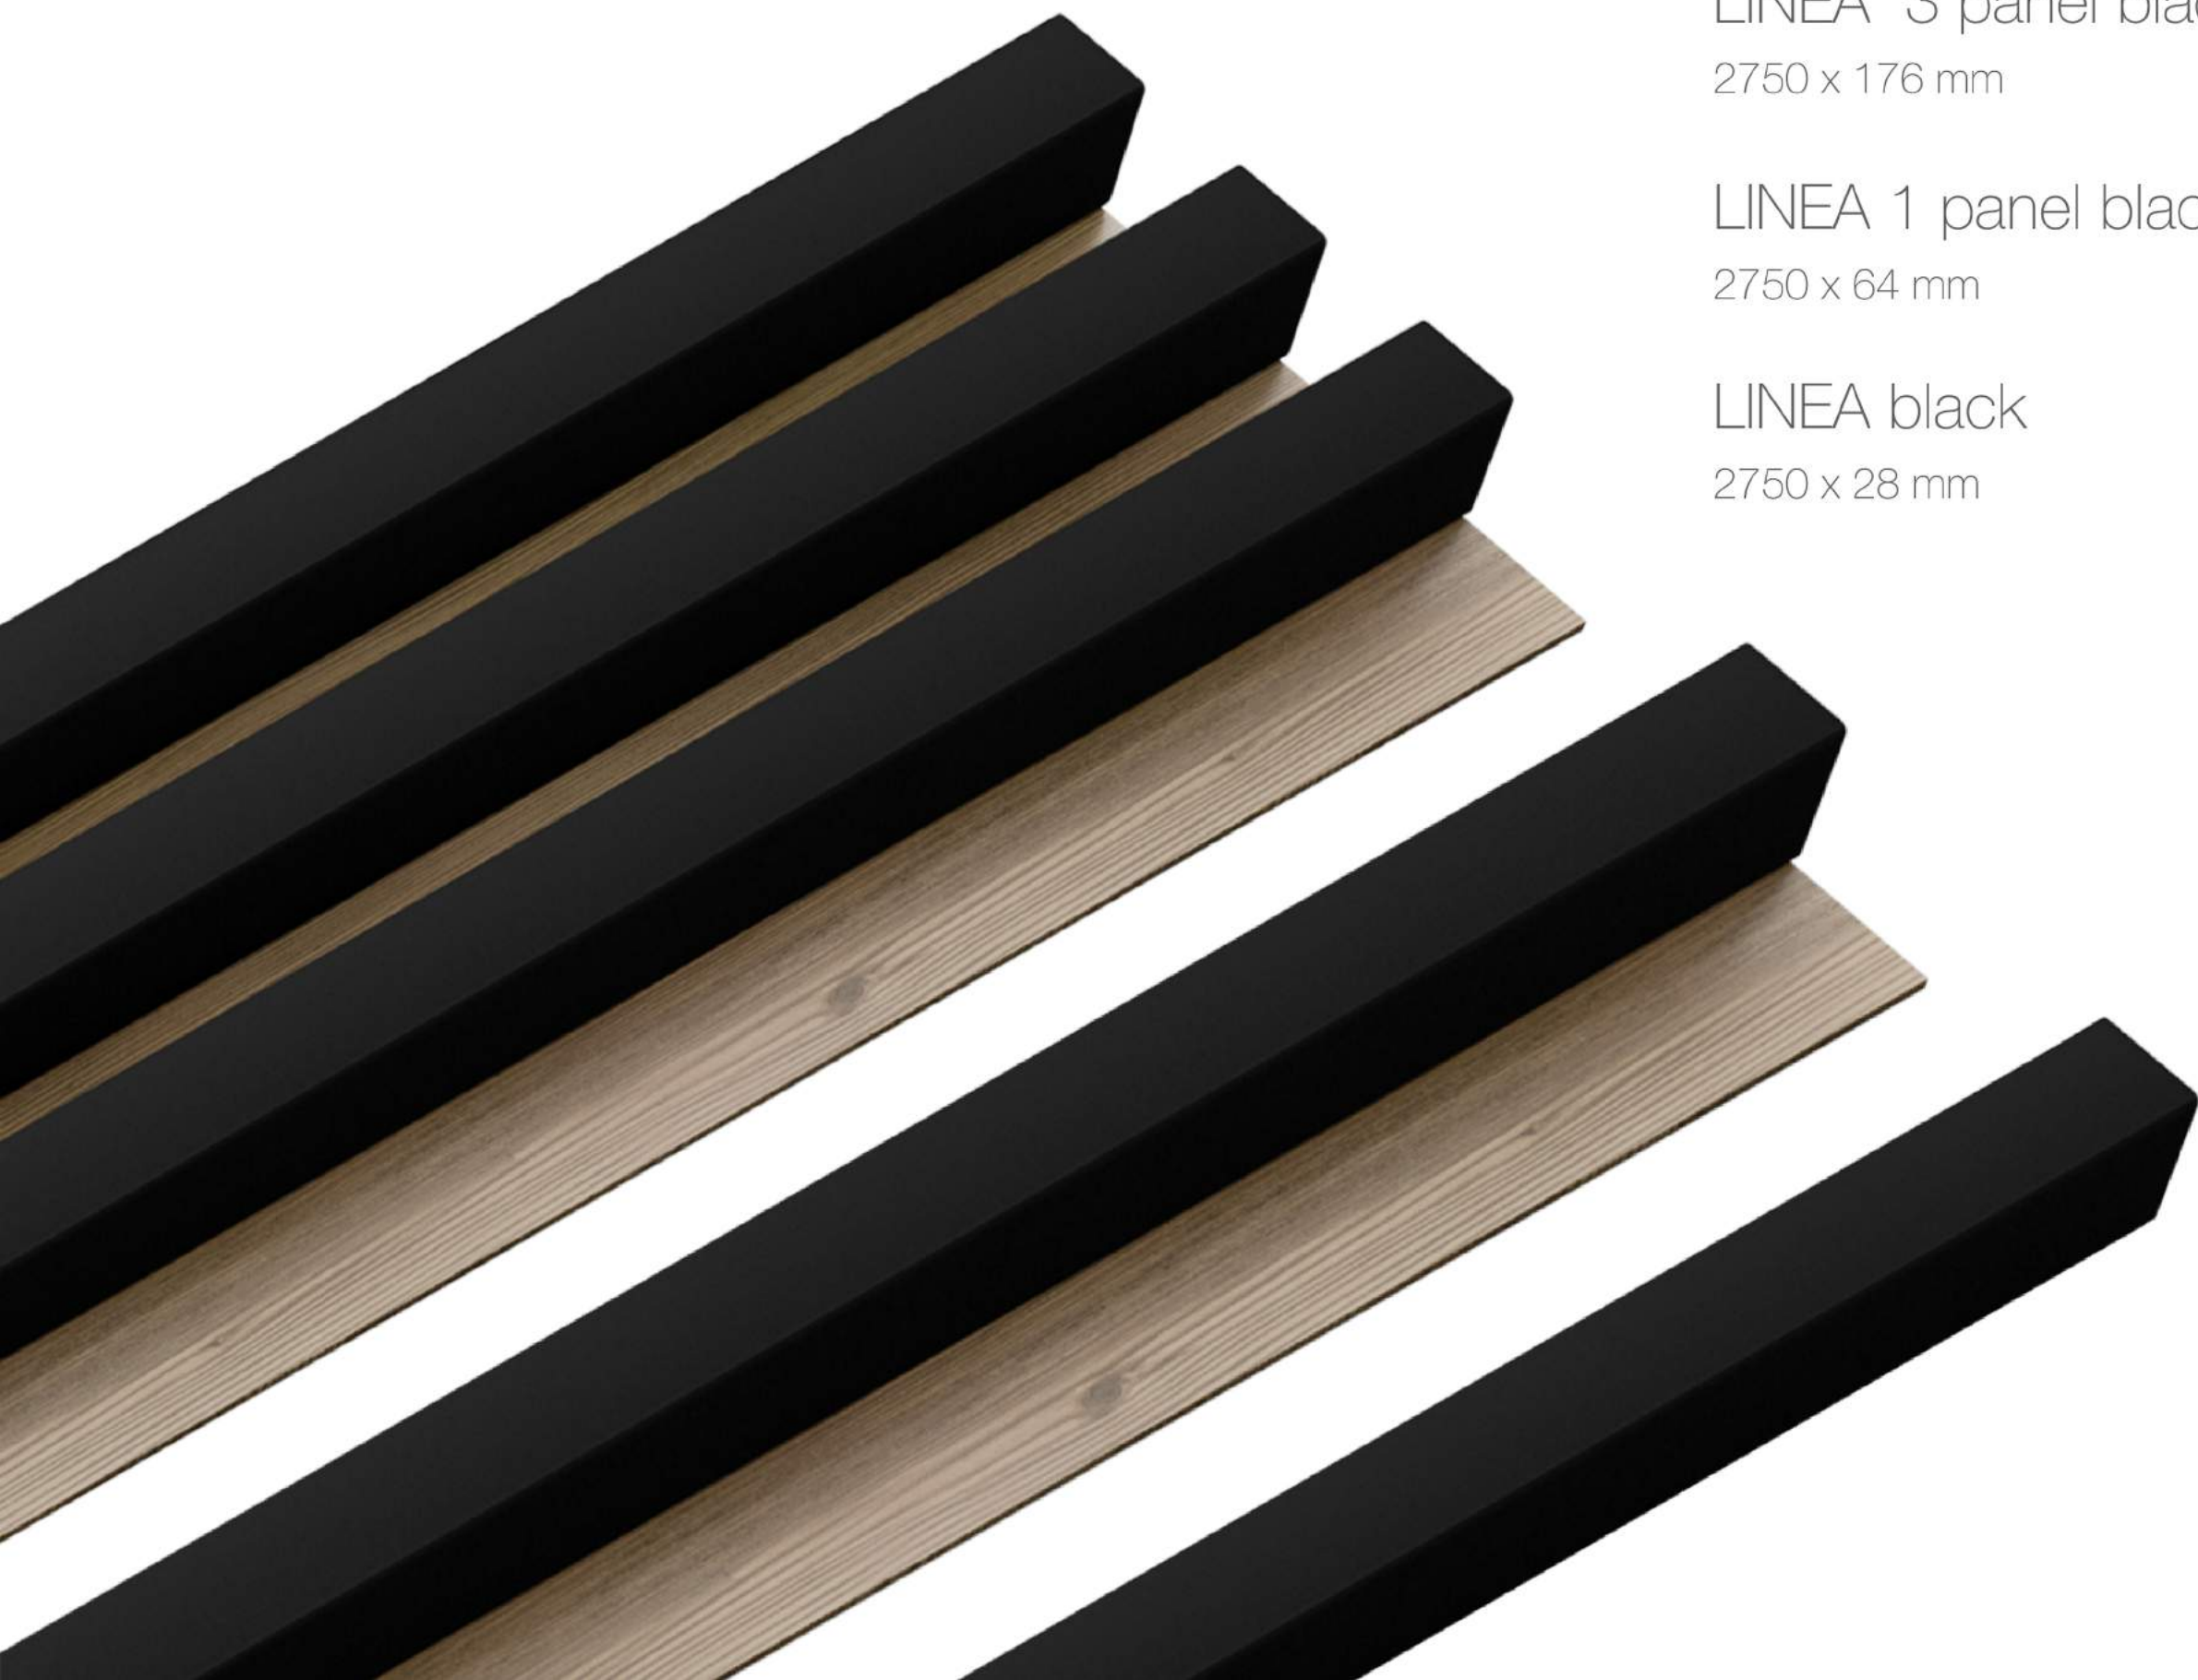

LINEA BLACK

LINEA 3 panel black/oak
2750 x 176 mm

LINEA 1 panel black/oak
2750 x 64 mm

LINEA black
2750 x 28 mm