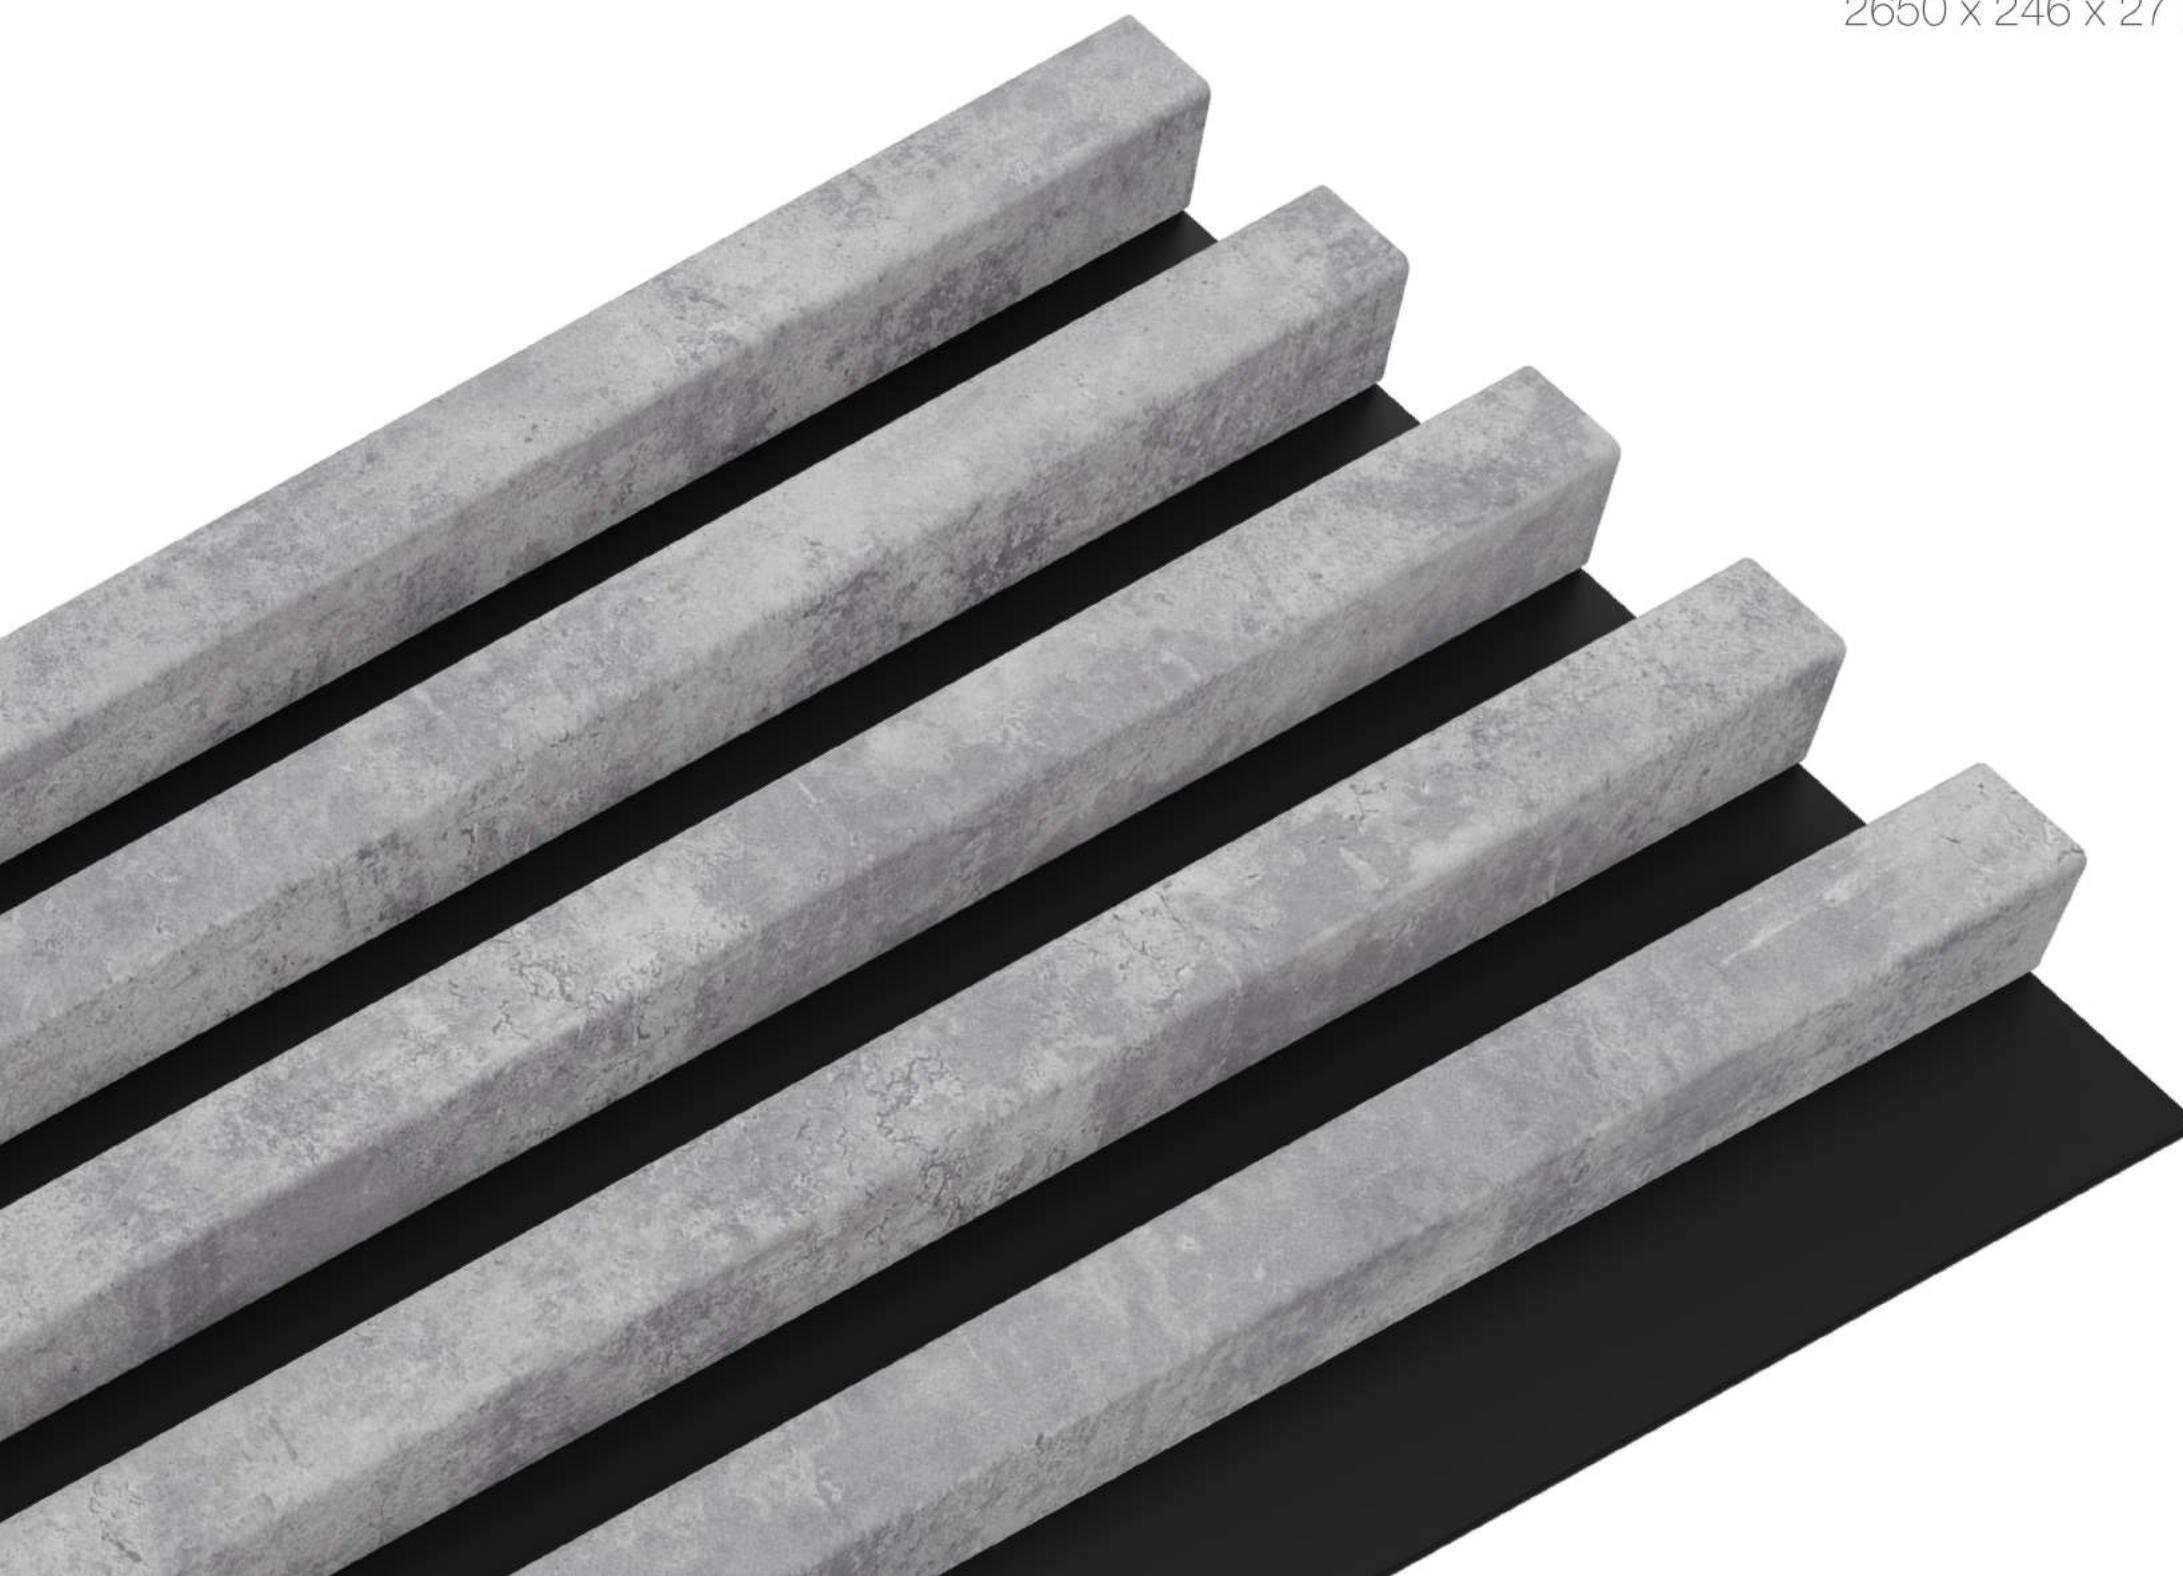

# ACOUSTIC line

slat panels made on a sound-absorbing felt base  
available in many color variants

NAVY BLUE