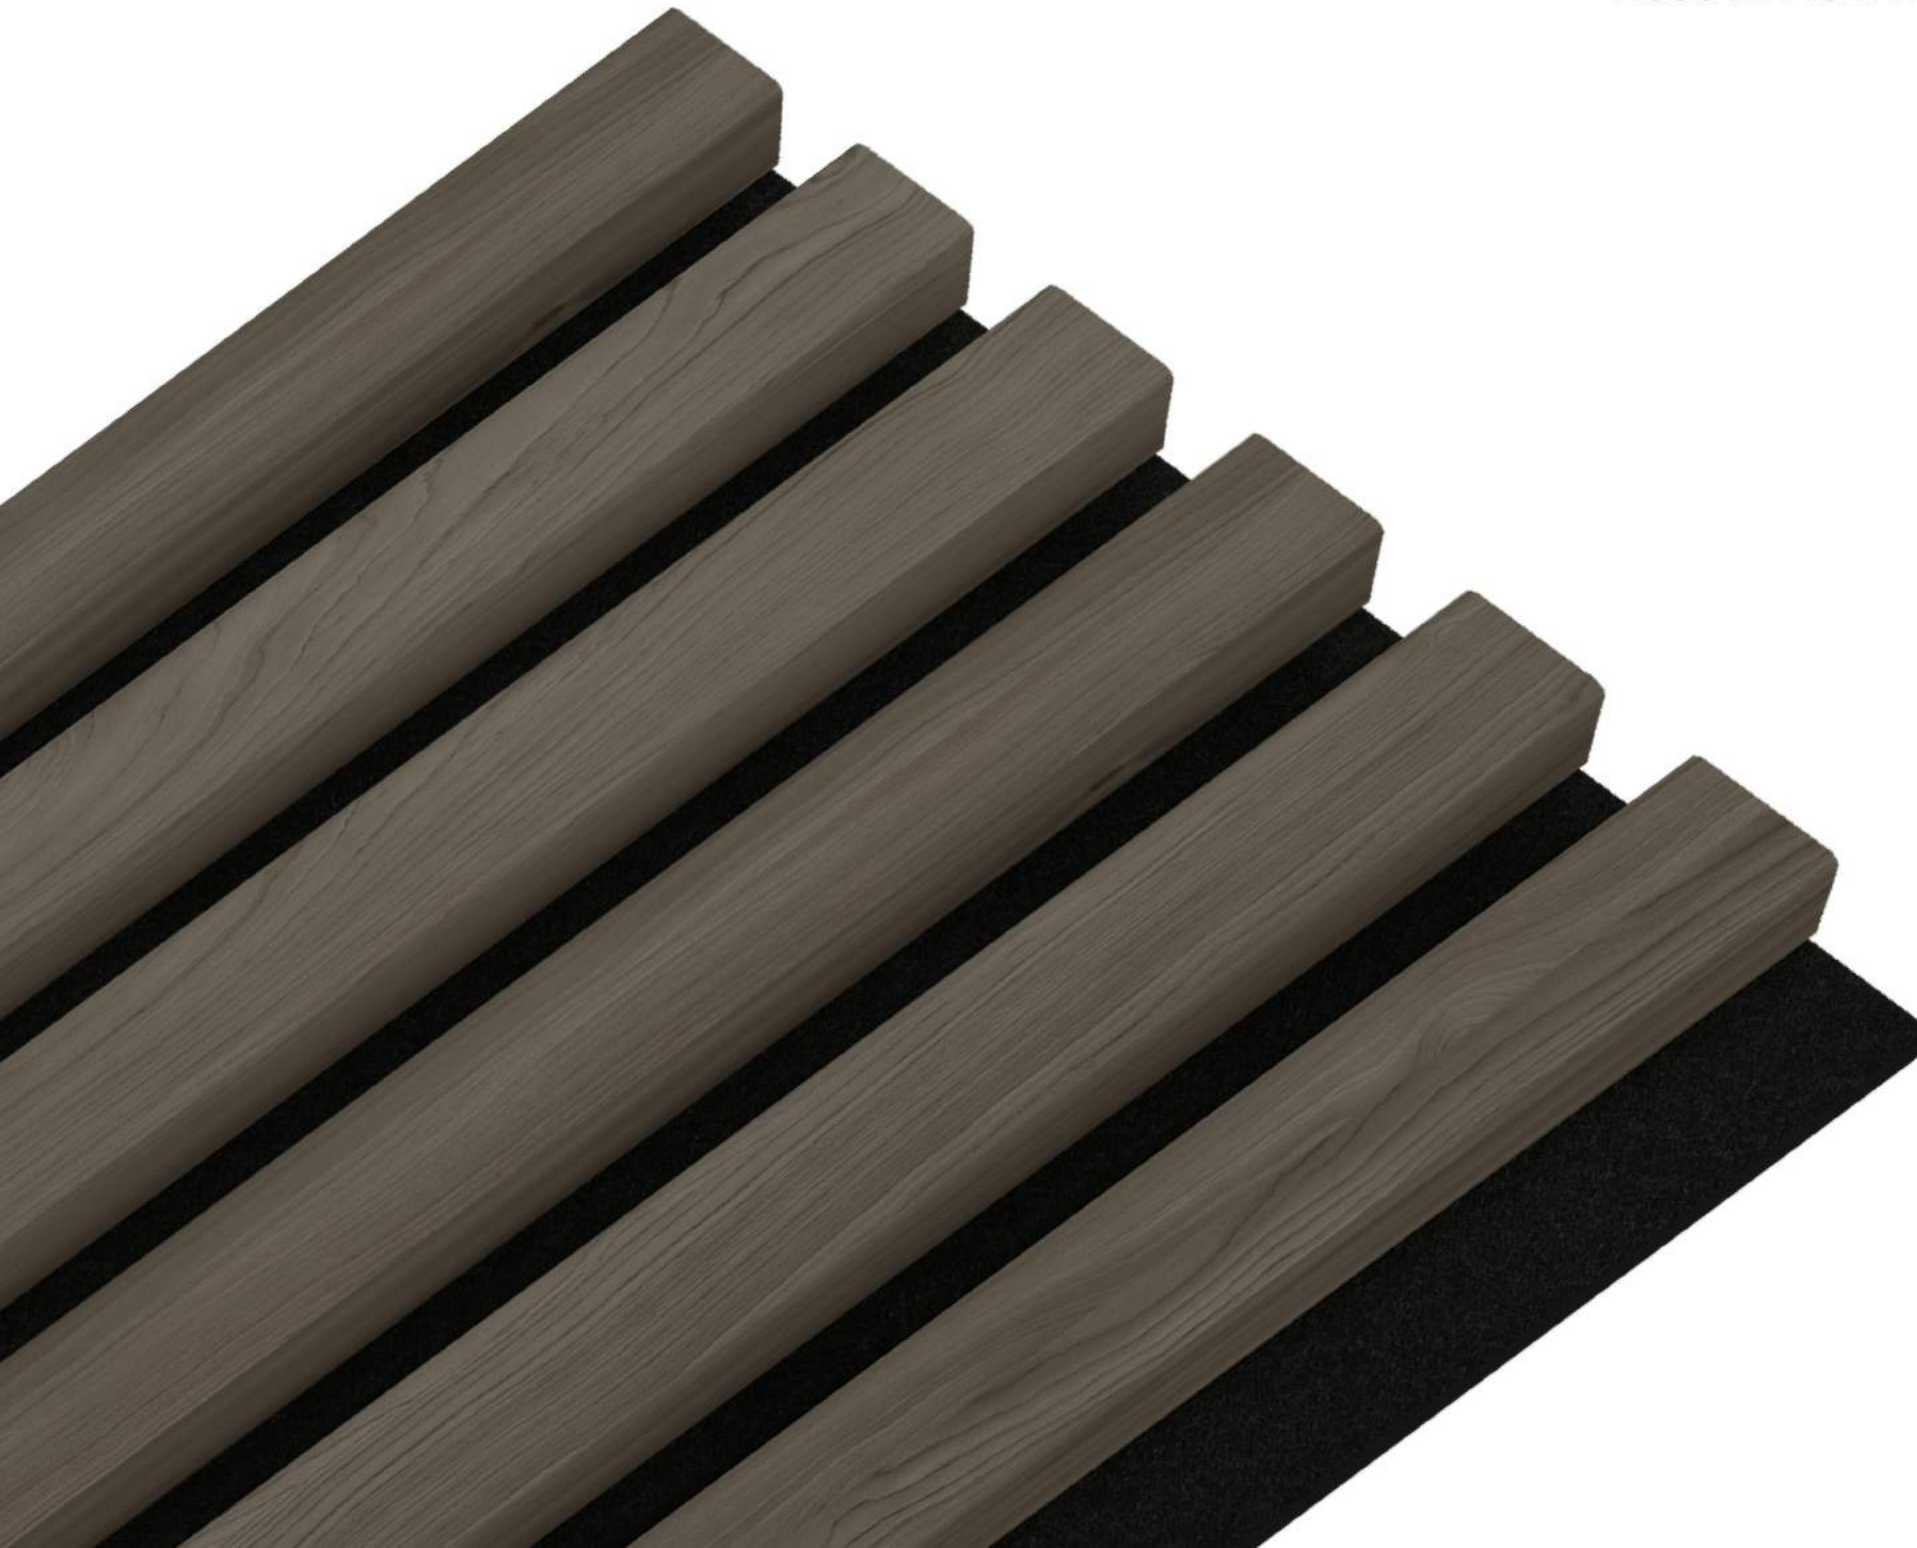

HAKIRA BEIGE felt panel

2650 x 245 x 22 mm