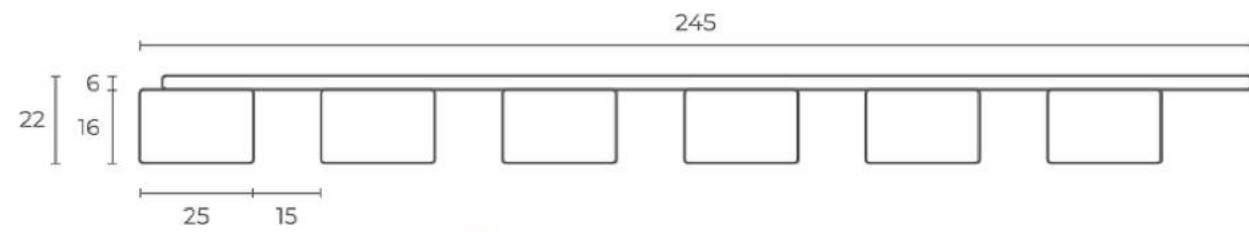

SMOKE BLUE

SMOKE BLUE felt panel

2650 x 245 x 22 mm