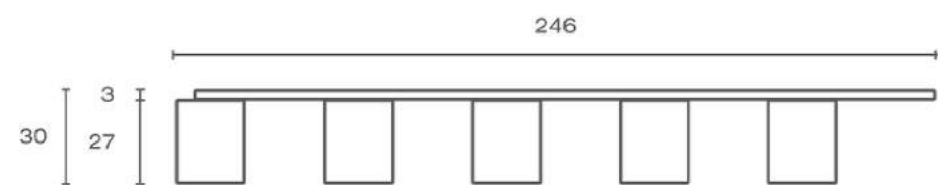

LINEA COMFORT URBAN