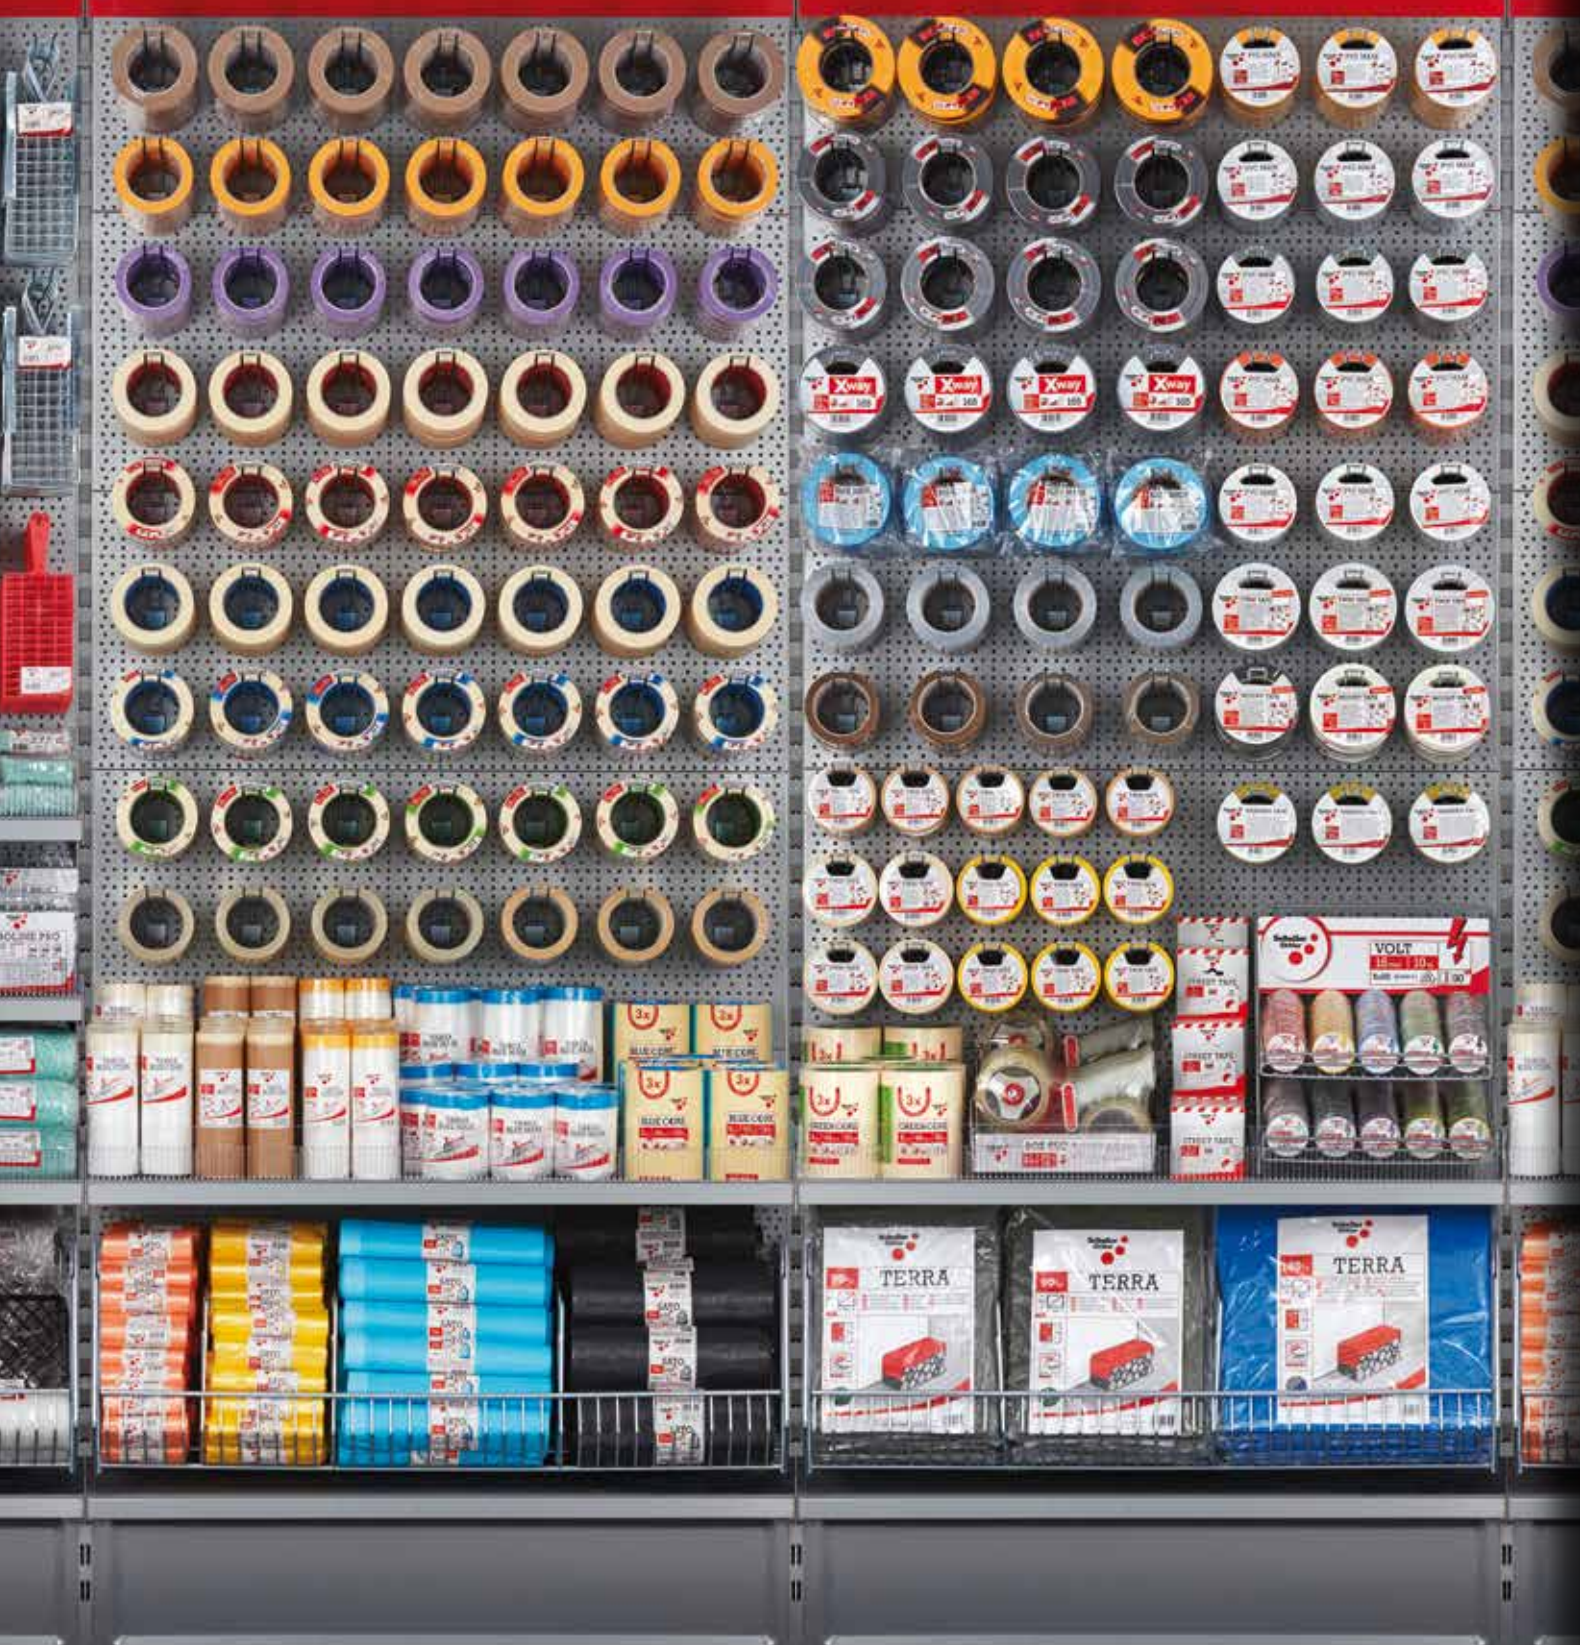

Annual shipments
of **150.000 orders**,
from small size
to entire truck loads

TAPES

www.schuller.eu

Schuller
Ehler

www.schuller.eu

Schuller
Ehler

THE BRAND

A product range that meets **global and local** requirements