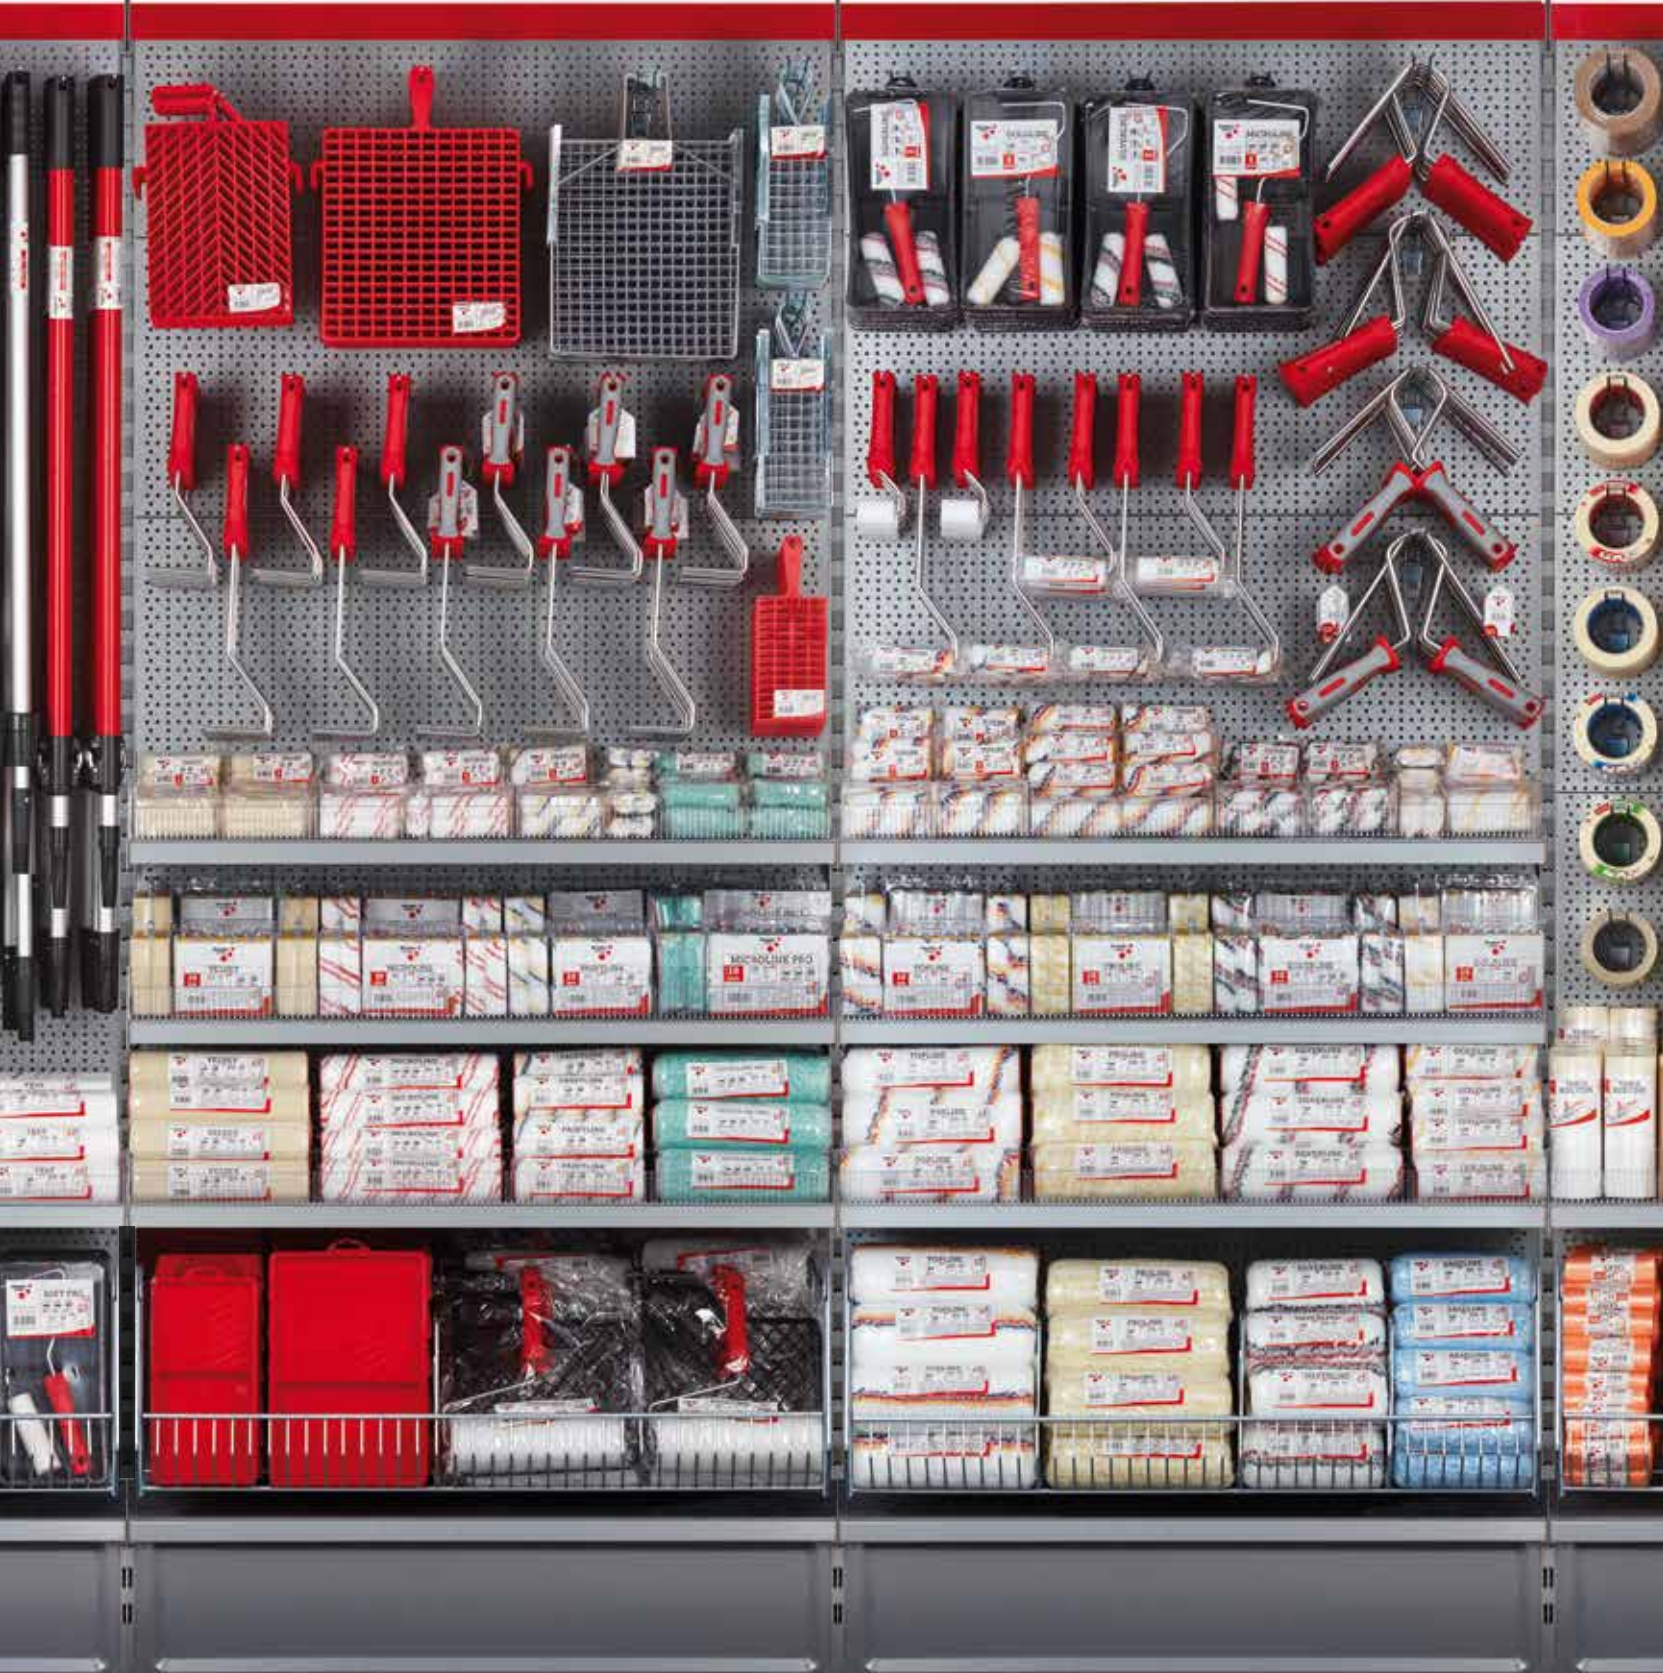

**Schuller
Ehler**

www.schuller.eu

**Schuller
Ehler**