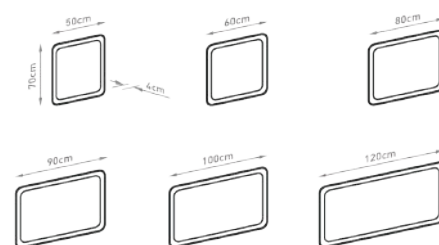

CARD

TÜKÖR MIRROR

Méreték Dimensions	500, 600, 800, 900, 1000, 1200 x 700 x 40 mm
Színhőmérséklet Color temperature	meleg fehér (3000K) warm white (3000K) természetes fehér (4000K) natural white (4000K)
Fényforrás Light source	LED smd 1000lm/m, 12V DC
Fényforrás élettartam Light source lifetime	30000 óra 30000 hours
Energiafogyasztás Energy consumption	16-29W
Tápegység Power supply	230V 50Hz