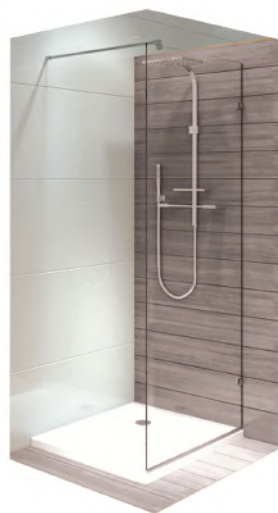

ZUHANYAJTÓK- ÉS FALAK

SHOWER DOORS AND WALLS

IDŐTÁLLÓSÁG: A kínálatunkban megtalálható zuhanyajtók- és falak kiváló minőségű, speciális technológiával krómozott, sárgarézből vagy títupustól függően minőségi rozsdamentes acélból készült vasalatokkal készülnek.

EGYEDI MEGOLDÁSOK: A LUNART zuhanyajtók- és falak egyedi méretre készülnek, ennek köszönhetően megoldást biztosítanak arra az esetre is, amikor a fürdőszoba helyiségi adottságai nem teszik lehetővé szabvány méretű termékek beépítését.

FELHASZNÁLÓBARÁT TECHNOLÓGIA: Szóban forgó termékeink szennyeződést taszító bevonatot kapnak a gyártás során, ezáltal rendkívül könnyen karbantarthatóak.

Lapozz tovább és fedezd fel a kínálatunkban elérhető zuhanyajtókat- és falakat!

DURABILITY: The shower doors and walls in our range are made with high quality, special chrome-plated, brass or, depending on the type, high quality stainless steel hardware.

CUSTOMIZED SOLUTIONS: LUNART shower doors and walls are custom-made, providing a solution even when the bathroom enclosure does not allow the installation of standard size products.

MAINTAINABLE TECHNOLOGY: Our products are given a dirt-repellent coating during manufacture, making them extremely easy to maintain.

Browse through our catalogue and discover the shower doors and walls we have to offer!

AMBER

ZUHANYFAL SHOWER WALL

Cikkszám Article number	5999123010919
Terméktípus Product type	Fix zuhany panel Fix shower panel
Alapanyag Material	8 mm edzett üveg 8 mm tempered glass
Méret Dimensions	900 x 2000 mm

**2 ÉV GARANCIA
2 YEAR WARRANTY**