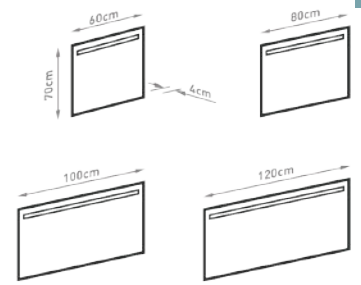

ALLURE

TÜKÖR
MIRROR

Méreték Dimensions	600, 800, 1000, 1200 x 700 x 40 mm
Színhőmérséklet Color temperature	meleg fehér (3000K) warm white (3000K) természetes fehér (4000K) natural white (4000K)
Fényforrás Light source	LED smd 480lm/m i 1000lm/m, 12V DC
Fényforrás élettartam Light source lifetime	30000 óra 30000 hours
Energiafogyasztás Energy consumption	16-27W
Tápegység Power supply	230V 50Hz