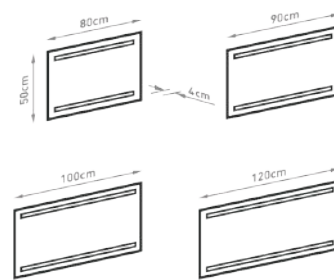

Méreték Dimensions	800, 900, 1000, 1200 x 500 x 40 mm
Színhőmérséklet Color temperature	meleg fehér (3000K) warm white (3000K) természetes fehér (4000K) natural white (4000K)
Fényforrás Light source	Tubes LED 12V DC
Fényforrás élettartam Light source lifetime	30000 óra 30000 hours
Energiafogyasztás Energy consumption	11-22W
Tápegység Power supply	230V 50Hz