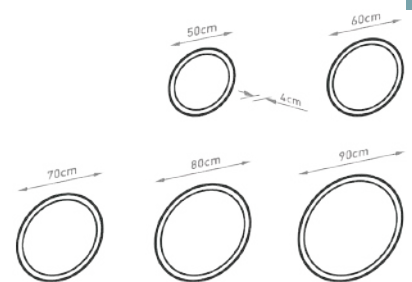

Méreték Dimensions	Ø500, Ø600, Ø700, Ø800, Ø900 x 40 mm
Színhőmérséklet Color temperature	meleg fehér (3000K) warm white (3000K) természetes fehér (4000K) natural white (4000K)
Fényforrás Light source	LED smd 1000lm/m, 12V DC
Fényforrás élettartam Light source lifetime	30000 óra 30000 hours
Energiafogyasztás Energy consumption	10-21W
Tápegység Power supply	230V 50Hz