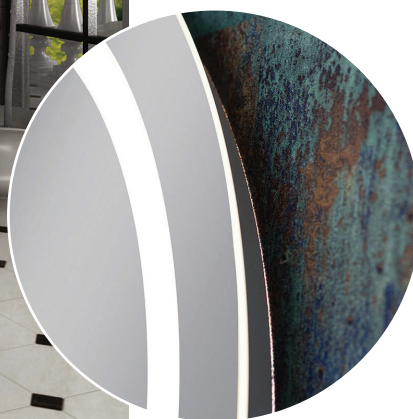

AURA

TÜKÖR MIRROR

Méreték Dimensions	Ø500, Ø600, Ø700, Ø800, Ø900 x 40 mm
Színhőmérséklet Color temperature	meleg fehér (3000K) warm white (3000K) természetes fehér (4000K) natural white (4000K)
Fényforrás Light source	LED smd 1000lm/m, 12V DC
Fényforrás élettartam Light source lifetime	30000 óra 30000 hours
Energiafogyasztás Energy consumption	10-21W
Tápegység Power supply	230V 50Hz